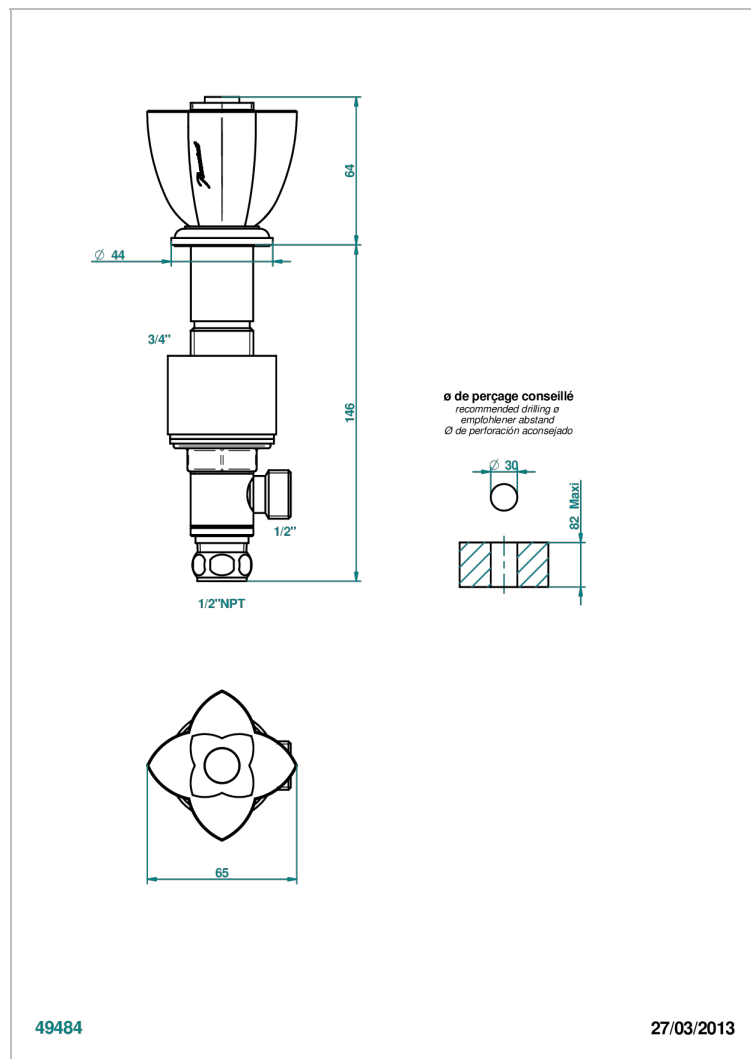

PETALE DE CRISTAL - RED CRYSTAL

U6C-35/US

1/2" deck valve with trim for lavatory

CHARACTERISTIC

- Pétale de Cristal - Red crystal
- 1/2" deck valve with trim for lavatory

AVAILABLE FINITIONS

Black ceram - D30