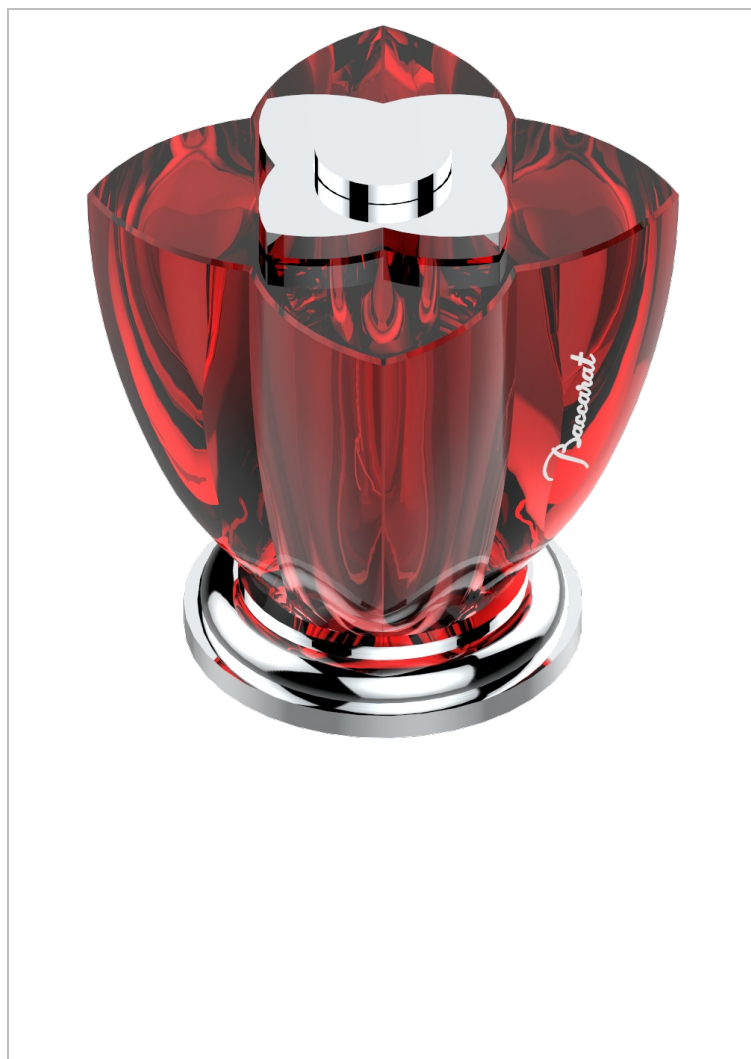

PETALE DE CRISTAL - RED CRYSTAL

U6C-35/US

1/2" deck valve with trim for lavatory

CHARACTERISTIC

- Pétale de Cristal - Red crystal
- 1/2" deck valve with trim for lavatory

AVAILABLE FINITIONS

Black ceram - D30

Blush PVD - H62

Brass color PVD - H49

Brown bronze color PVD - F33

Chrome polished - A02

Chrome polished / gold polished - G02

Copper antique matt, coated - H07

Gold color PVD - H52

Gold mat - F07

Gold polished - F01

Graphite PVD - H64

Light coated bronze - D01

Matt Umber PVD - H67

Matt blush PVD - H60

Matt brass color PVD - H50

Matt brown bronze color PVD - F34

Matt chrome (American satin) - C02