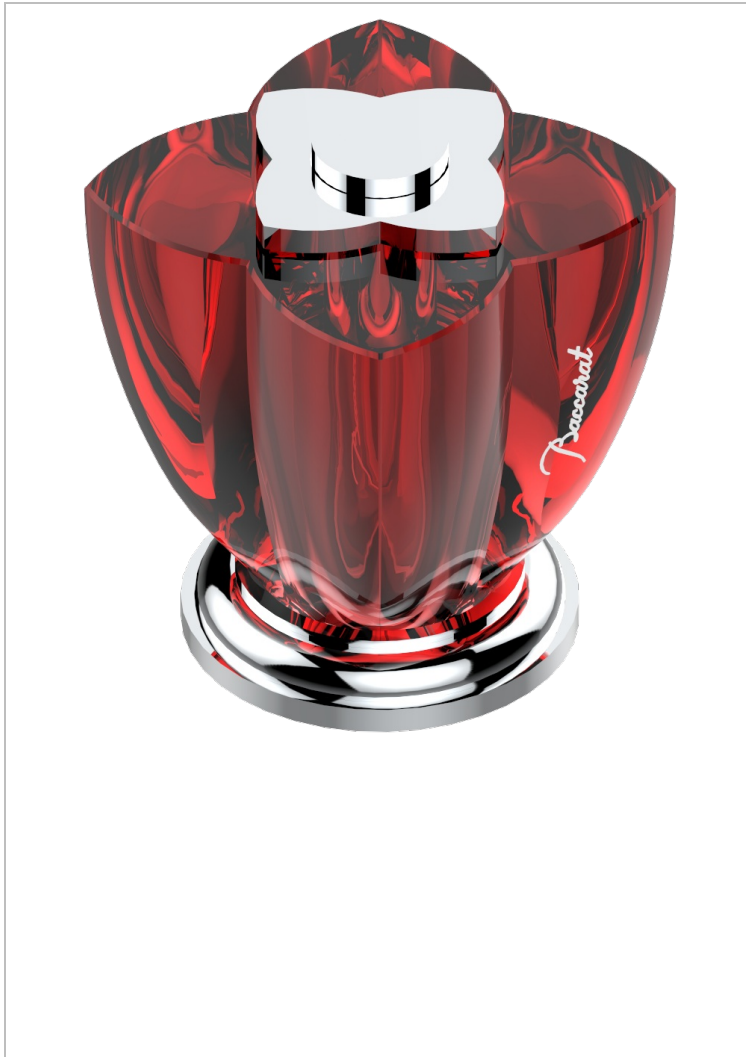

PETALE DE CRISTAL - RED CRYSTAL

U6C-35/US

1/2" deck valve with trim for lavatory

CHARACTERISTIC

- Pétale de Cristal - Red crystal
- 1/2" deck valve with trim for lavatory

AVAILABLE FINITIONS

Black ceram - D30
Blush PVD - H62
Brass color PVD - H49
Brown bronze color PVD - F33
Chrome polished - A02
Chrome polished / gold polished - G02

Copper antique matt, coated - H07
Gold color PVD - H52
Gold mat - F07
Gold polished - F01
Graphite PVD - H64
Light coated bronze - D01

Matt Umber PVD - H67
Matt blush PVD - H60
Matt brass color PVD - H50
Matt brown bronze color PVD - F34
Matt chrome (American satin) - C02
Matt gold color PVD - H53

Matt graphite PVD - H65
Matt nickel (American satin) - C01
Matt nickel color PVD - H56
Nickel antique / Sovereign - H28
Nickel color PVD - H55
Nickel polished - B01

Soft gold - F30
Soft matt gold - F31
Umber PVD - H66