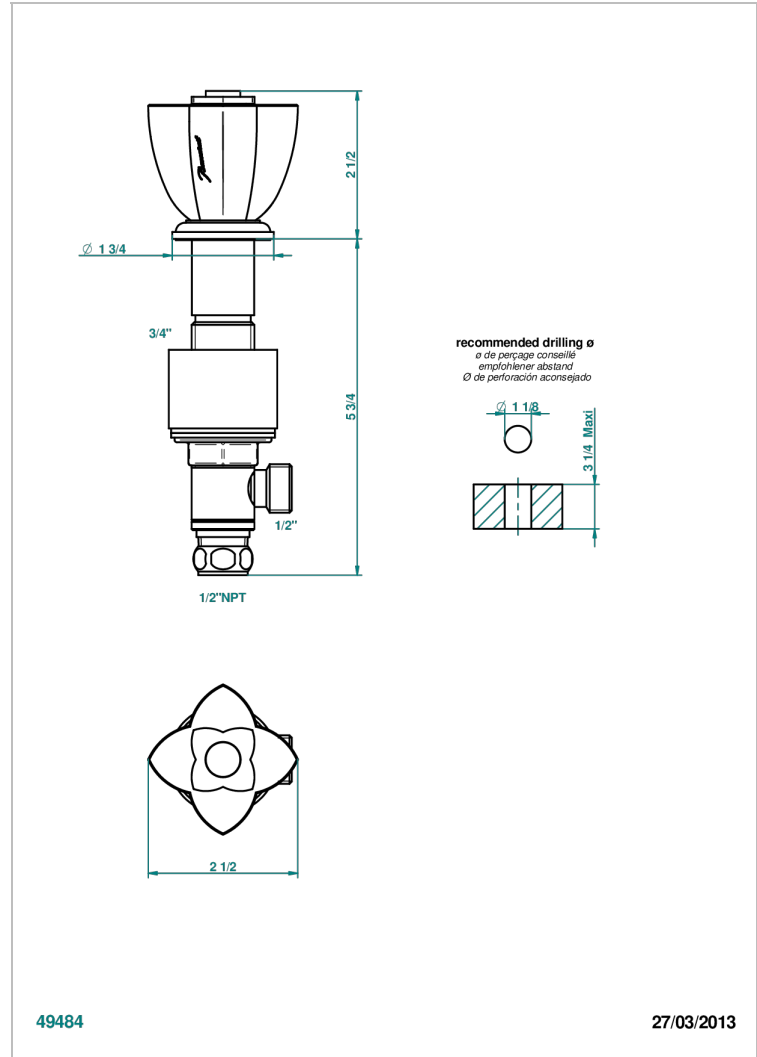

PETALE DE CRISTAL - RED CRYSTAL

U6C-35/US

1/2" deck valve with trim for lavatory

CHARACTERISTIC

- Pétale de Cristal - Red crystal
- 1/2" deck valve with trim for lavatory

AVAILABLE FINITIONS

Black ceram - D30
Blush PVD - H62
Brass color PVD - H49
Brown bronze color PVD - F33
Chrome polished - A02
Chrome polished / gold polished - G02