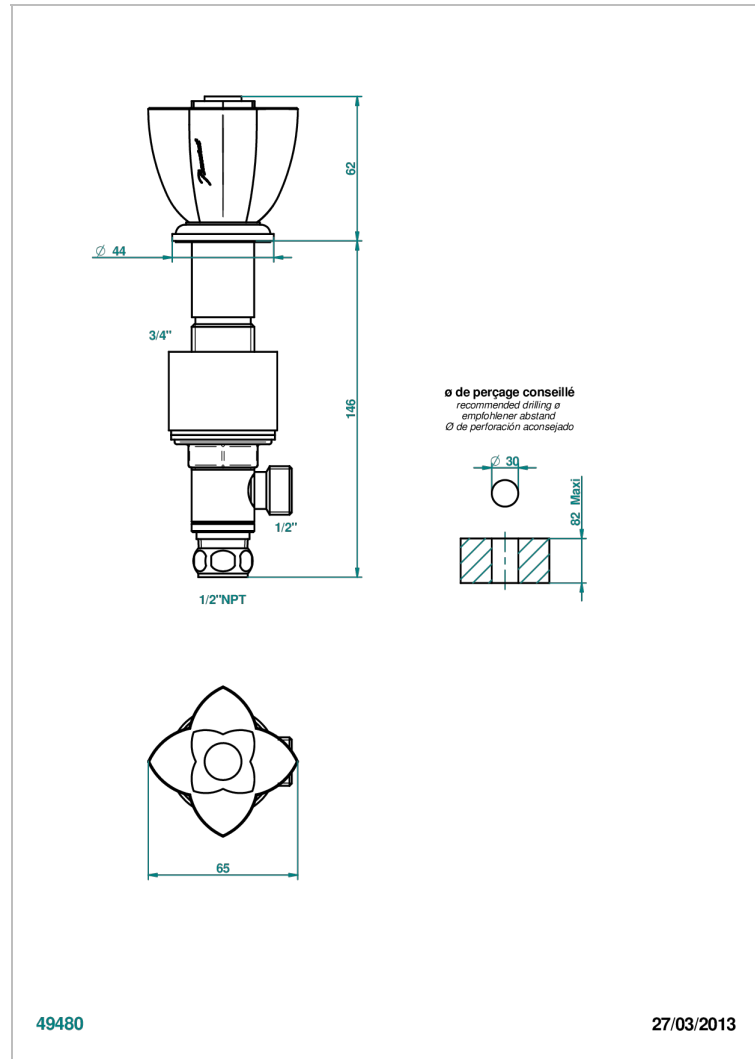

PETALE DE CRISTAL - CLEAR CRYSTAL

U6A-35/US

1/2" deck valve with trim for lavatory

CHARACTERISTIC

- Pétale de Cristal - Clear crystal
- 1/2" deck valve with trim for lavatory

AVAILABLE FINITIONS

Black ceram - D30
Blush PVD - H62
Brass color PVD - H49
Brown bronze color PVD - F33
Chrome polished - A02
Chrome polished / gold polished - G02