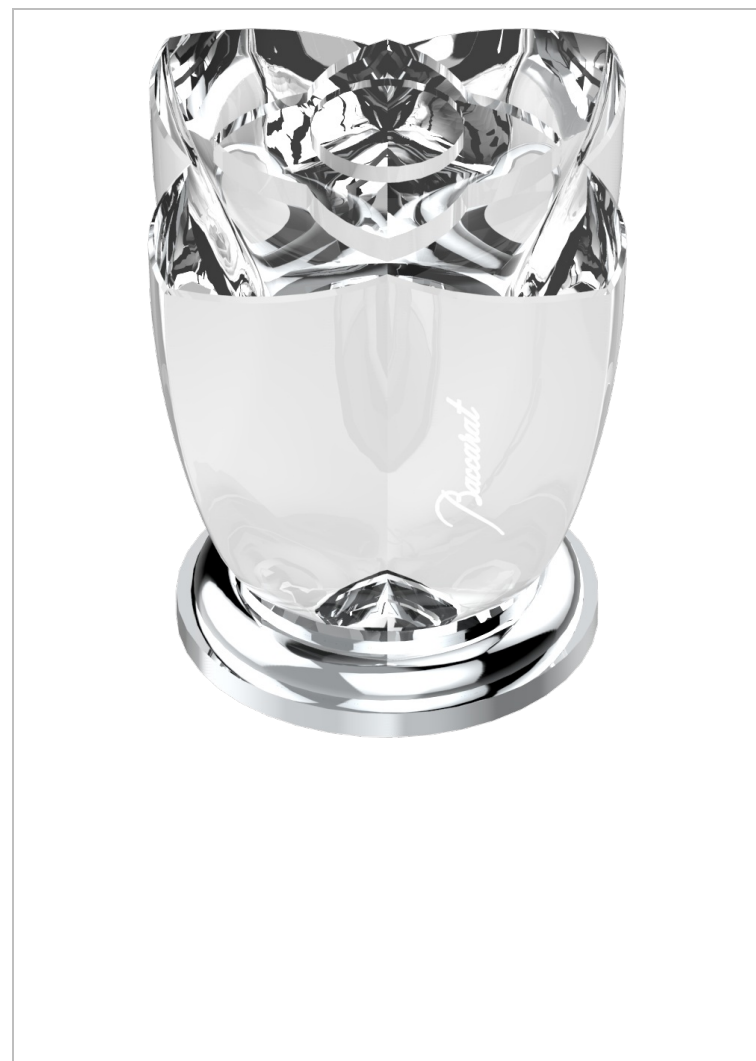

PETALE DE CRISTAL - CLEAR CRYSTAL

U6A-35/US

1/2" deck valve with trim for lavatory

CHARACTERISTIC

- Pétale de Cristal - Clear crystal
- 1/2" deck valve with trim for lavatory

AVAILABLE FINITIONS

Black ceram - D30
 Blush PVD - H62
 Brass color PVD - H49
 Brown bronze color PVD - F33
 Chrome polished - A02
 Chrome polished / gold polished - G02

Copper antique matt, coated - H07
 Gold color PVD - H52
 Gold mat - F07
 Gold polished - F01
 Graphite PVD - H64
 Light coated bronze - D01

Matt Umber PVD - H67
 Matt blush PVD - H60
 Matt brass color PVD - H50
 Matt brown bronze color PVD - F34
 Matt chrome (American satin) - C02
 Matt gold color PVD - H53

Matt graphite PVD - H65
 Matt nickel (American satin) - C01
 Matt nickel color PVD - H56
 Nickel antique / Sovereign - H28
 Nickel color PVD - H55
 Nickel polished - B01

Soft gold - F30
 Soft matt gold - F31
 Umber PVD - H66