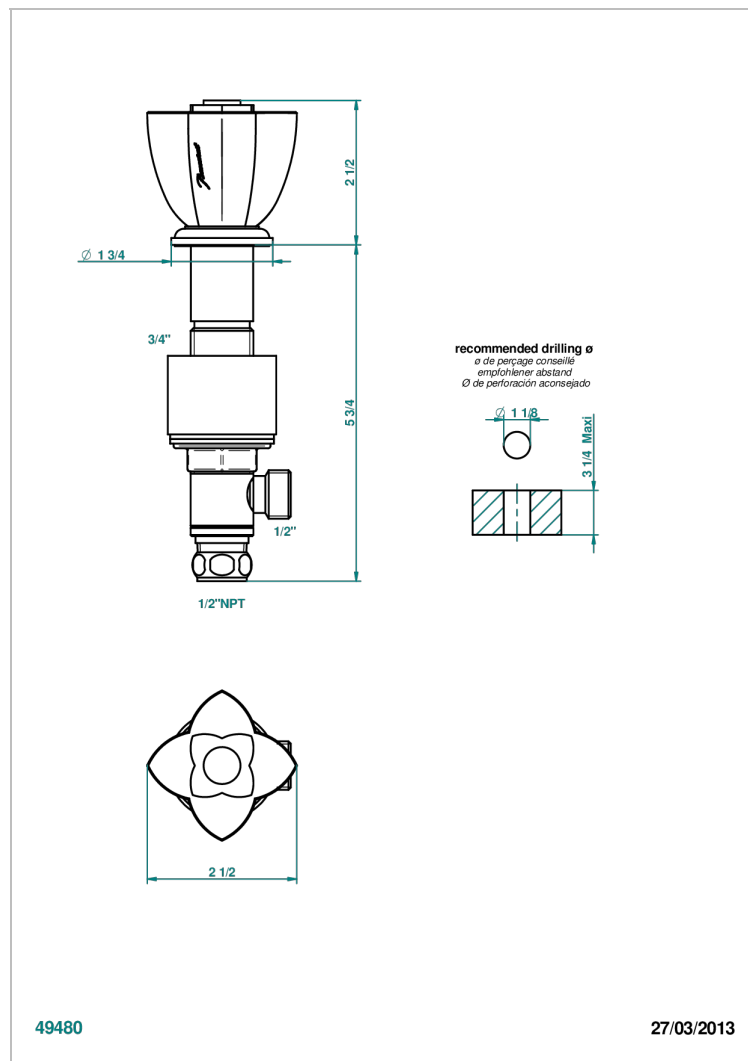

PETALE DE CRISTAL - CLEAR CRYSTAL

U6A-35/US

1/2" deck valve with trim for lavatory

CHARACTERISTIC

- Pétale de Cristal - Clear crystal
- 1/2" deck valve with trim for lavatory

AVAILABLE FINITIONS

Black ceram - D30
 Blush PVD - H62
 Brass color PVD - H49
 Brown bronze color PVD - F33
 Chrome polished - A02
 Chrome polished / gold polished - G02