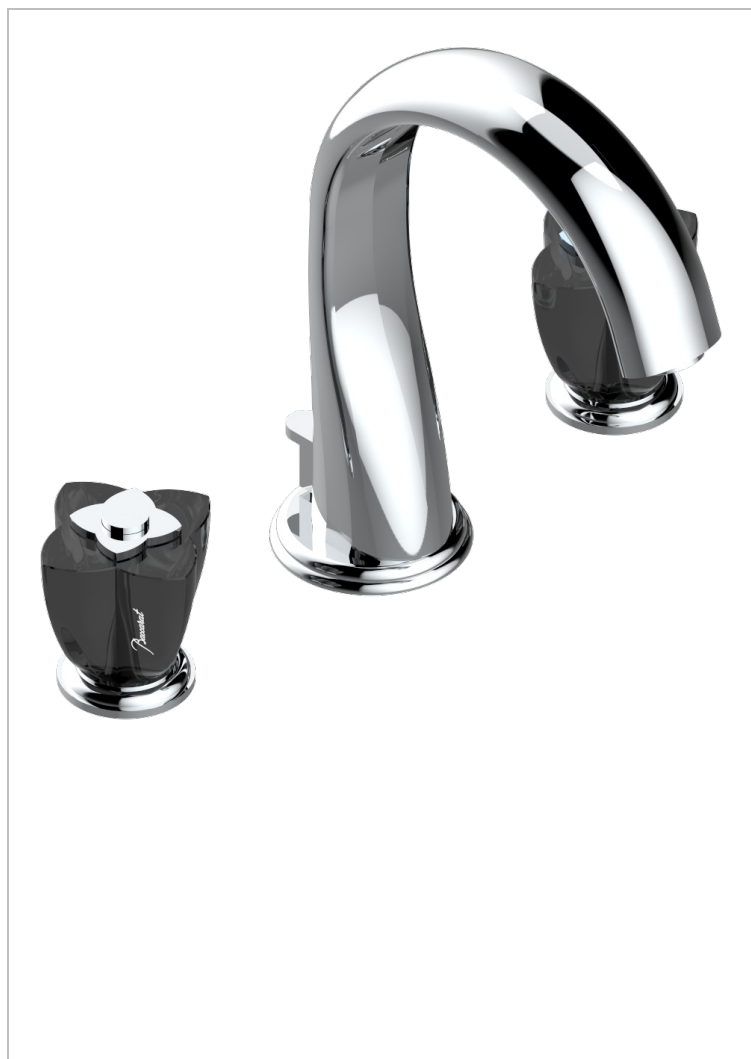

PETALE DE CRISTAL - BLACK CRYSTAL

U6D-151M/US

Widespread lavatory set with drain for 1 1/4" + countertop

CHARACTERISTIC

- Pétale de Cristal - Black crystal
- Widespread lavatory set with drain for 1 1/4" + countertop

TECHNICAL SPECS

- Recommandé : 3 bars (max. 5 bars) - Advised : 43,5 psi (max. 72 psi)
- 5,7 l/min à 3 bars (1.5 gpm at 43.5 psi)

AVAILABLE FINITIONS

Black ceram - D30
Blush PVD - H62
Brass color PVD - H49
Brown bronze color PVD - F33
Chrome polished - A02
Chrome polished / gold polished - G02

Copper antique matt, coated - H07
Gold color PVD - H52
Gold mat - F07
Gold polished - F01
Graphite PVD - H64
Light coated bronze - D01

Matt Umber PVD - H67
Matt blush PVD - H60
Matt brass color PVD - H50
Matt brown bronze color PVD - F34
Matt chrome (American satin) - C02
Matt gold color PVD - H53