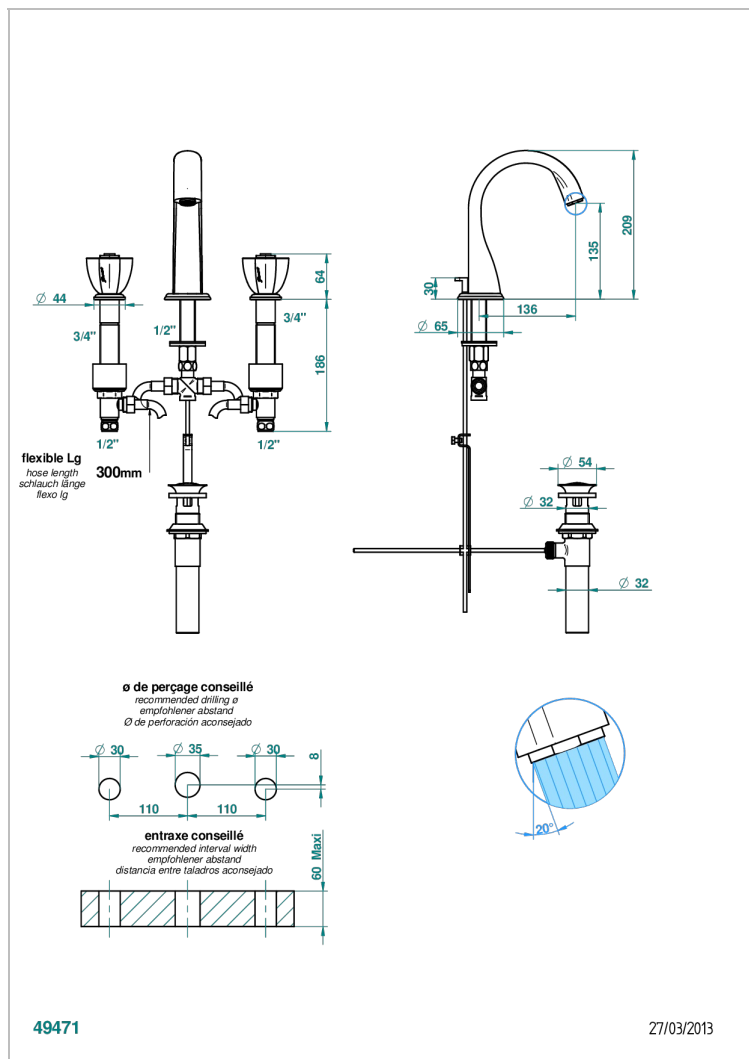

PETALE DE CRISTAL - BLACK CRYSTAL

U6D-151M/US

Widespread lavatory set with drain for 1 1/4" + countertop

CHARACTERISTIC

- Pétale de Cristal - Black crystal
- Widespread lavatory set with drain for 1 1/4" + countertop

TECHNICAL SPECS

- Recommandé : 3 bars (max. 5 bars) - Advised : 43,5 psi (max. 72 psi)
- 5,7 l/min à 3 bars (1.5 gpm at 43.5 psi)

AVAILABLE FINITIONS

Black ceram - D30
Blush PVD - H62
Brass color PVD - H49
Brown bronze color PVD - F33
Chrome polished - A02
Chrome polished / gold polished - G02