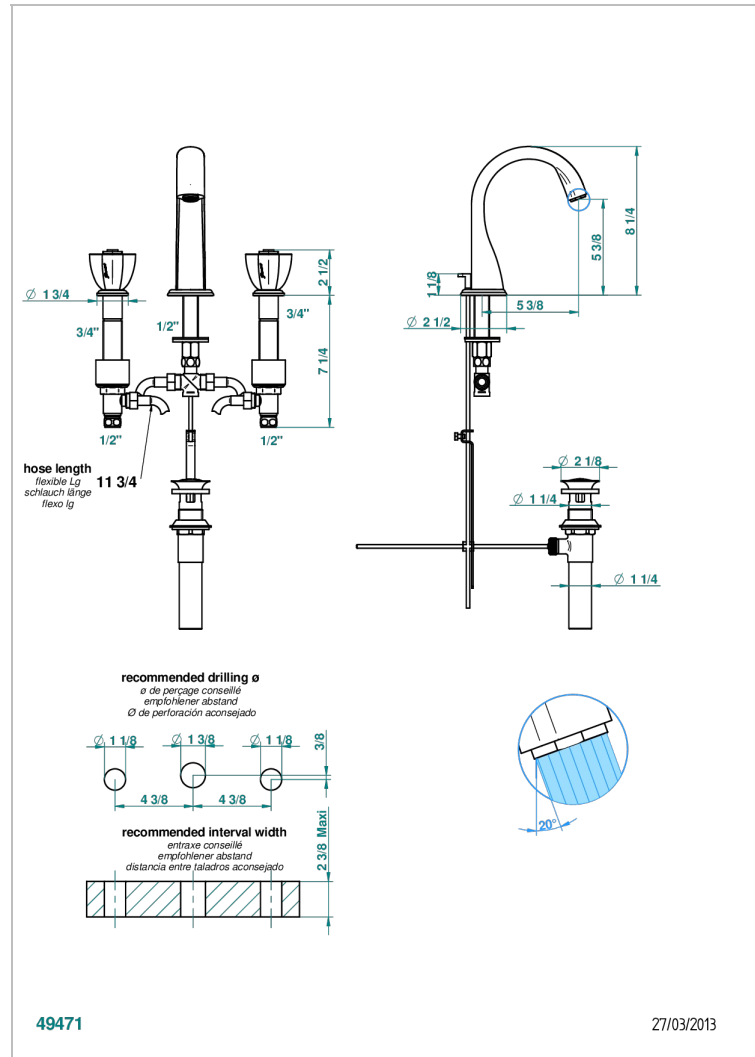

PETALE DE CRISTAL - BLACK CRYSTAL

U6D-151M/US

Widespread lavatory set with drain for 1 1/4" + countertop

CHARACTERISTIC

- Pétale de Cristal - Black crystal
- Widespread lavatory set with drain for 1 1/4" + countertop

TECHNICAL SPECS

- Recommandé : 3 bars (max. 5 bars) - Advised : 43,5 psi (max. 72 psi)
- 5,7 l/min à 3 bars (1.5 gpm at 43.5 psi)

AVAILABLE FINITIONS

Black ceram - D30
Blush PVD - H62
Brass color PVD - H49
Brown bronze color PVD - F33
Chrome polished - A02
Chrome polished / gold polished - G02