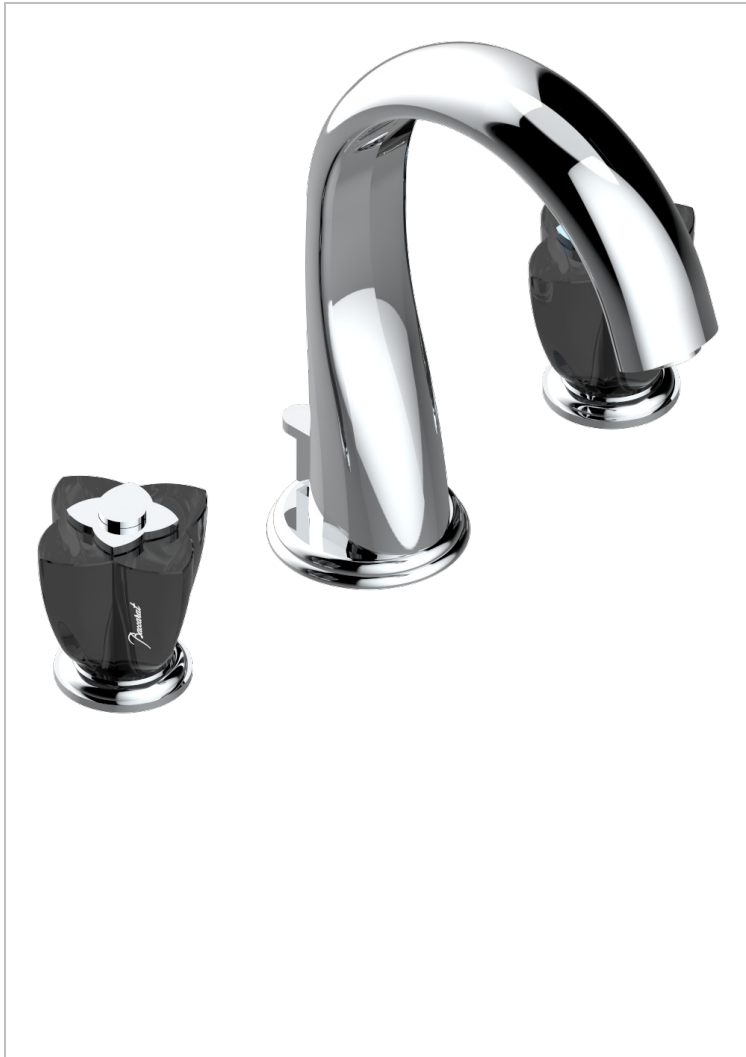

PETALE DE CRISTAL - BLACK CRYSTAL

U6D-151M/US

Widespread lavatory set with drain for 1 1/4" + countertop

CHARACTERISTIC

- Pétale de Cristal - Black crystal
- Widespread lavatory set with drain for 1 1/4" + countertop

TECHNICAL SPECS

- Recommandé : 3 bars (max. 5 bars) - Advised : 43,5 psi (max. 72 psi)
- 5,7 l/min à 3 bars (1.5 gpm at 43.5 psi)

AVAILABLE FINITIONS

Black ceram - D30
Blush PVD - H62
Brass color PVD - H49
Brown bronze color PVD - F33
Chrome polished - A02
Chrome polished / gold polished - G02

Copper antique matt, coated - H07
Gold color PVD - H52
Gold mat - F07
Gold polished - F01
Graphite PVD - H64
Light coated bronze - D01

Matt Umber PVD - H67
Matt blush PVD - H60
Matt brass color PVD - H50
Matt brown bronze color PVD - F34
Matt chrome (American satin) - C02
Matt gold color PVD - H53