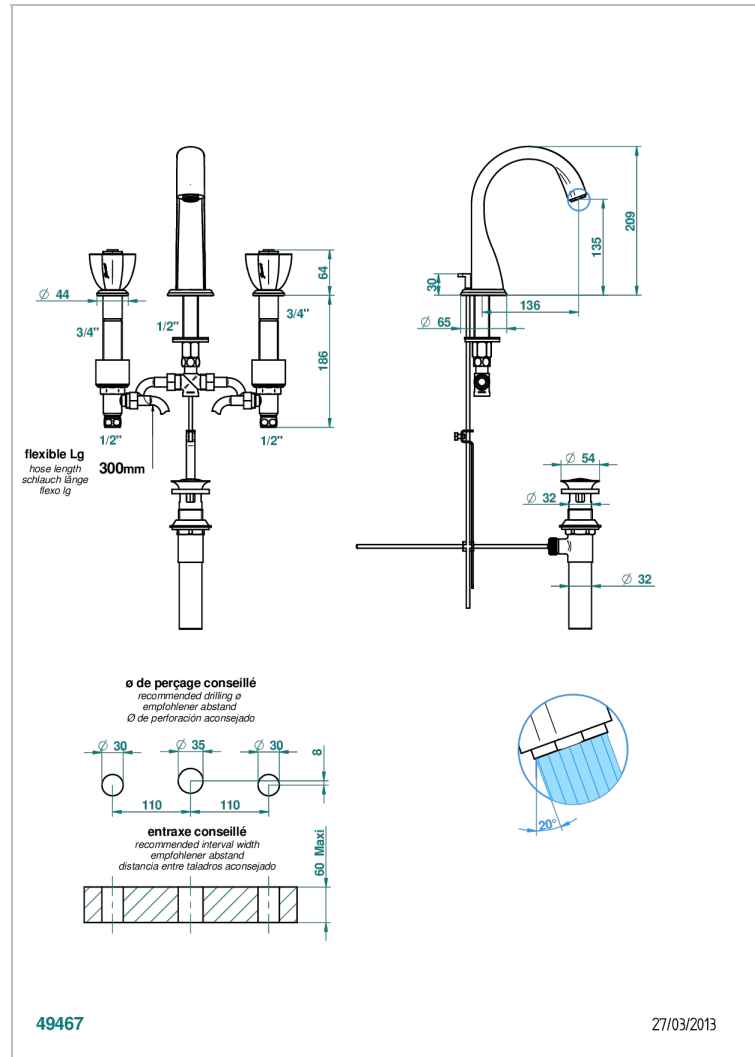

# PETALE DE CRISTAL - RED CRYSTAL

U6C-151M/US

Widespread lavatory set with drain for 1 1/4" + countertop

## CHARACTERISTIC

- Pétale de Cristal - Red crystal
- Widespread lavatory set with drain for 1 1/4" + countertop

## TECHNICAL SPECS

- Recommandé : 3 bars (max. 5 bars) - Advised : 43,5 psi (max. 72 psi)
- 5,7 l/min à 3 bars (1.5 gpm at 43.5 psi)