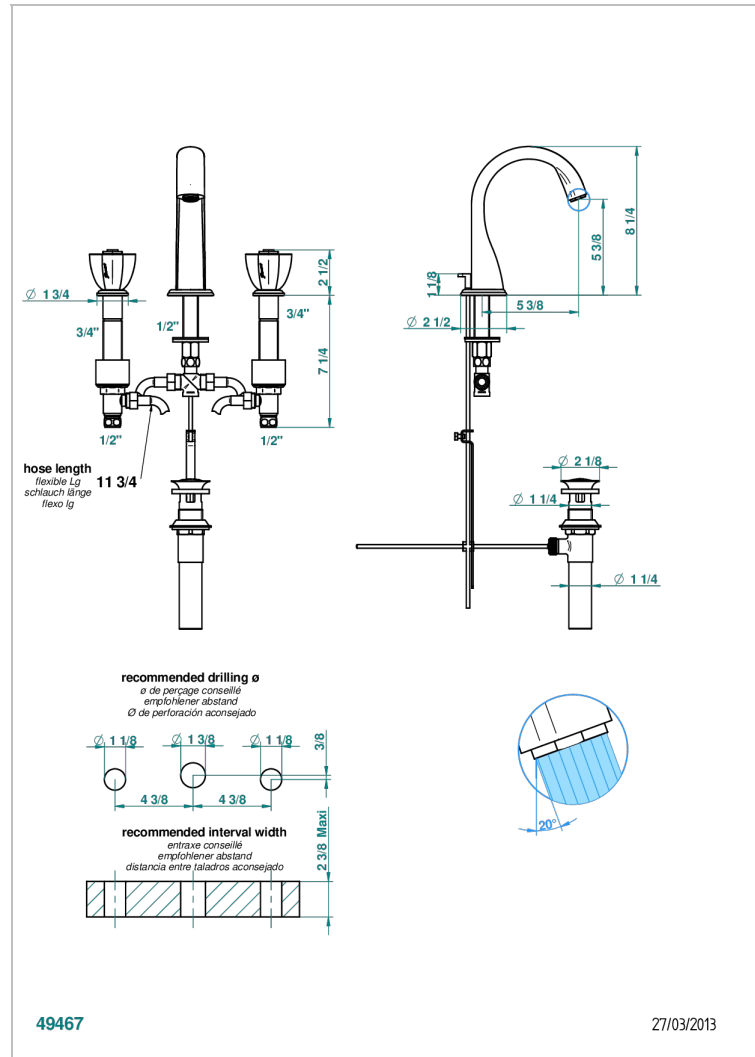

PETALE DE CRISTAL - RED CRYSTAL

U6C-151M/US

Widespread lavatory set with drain for 1 1/4" + countertop

CHARACTERISTIC

- Pétale de Cristal - Red crystal
- Widespread lavatory set with drain for 1 1/4" + countertop

TECHNICAL SPECS

- Recommandé : 3 bars (max. 5 bars) - Advised : 43,5 psi (max. 72 psi)
- 5,7 l/min à 3 bars (1.5 gpm at 43.5 psi)

AVAILABLE FINITIONS

Black ceram - D30
Blush PVD - H62
Brass color PVD - H49
Brown bronze color PVD - F33
Chrome polished - A02
Chrome polished / gold polished - G02