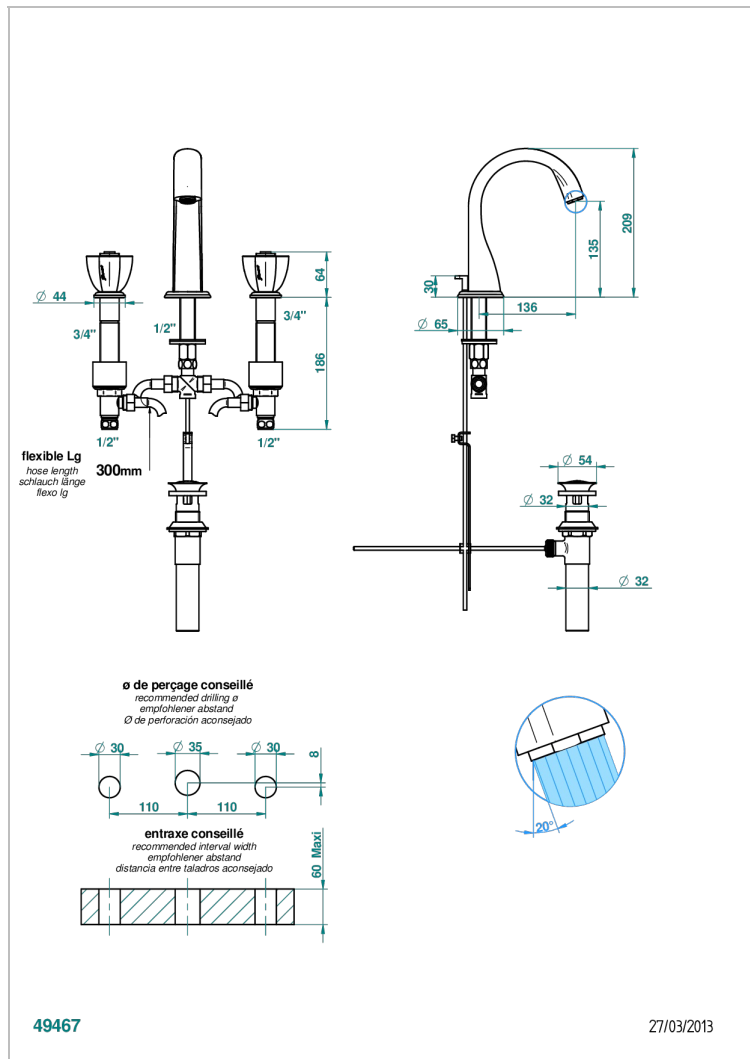

PETALE DE CRISTAL - BLUE CRYSTAL

U6B-151M/US

Widespread lavatory set with drain for 1 1/4" + countertop

CHARACTERISTIC

- Pétale de Cristal - Blue crystal
- Widespread lavatory set with drain for 1 1/4" + countertop

TECHNICAL SPECS

- Recommandé : 3 bars (max. 5 bars) - Advised : 43,5 psi (max. 72 psi)
- 5,7 l/min à 3 bars (1.5 gpm at 43.5 psi)

AVAILABLE FINITIONS

Black ceram - D30
Blush PVD - H62
Brass color PVD - H49
Brown bronze color PVD - F33
Chrome polished - A02
Chrome polished / gold polished - G02