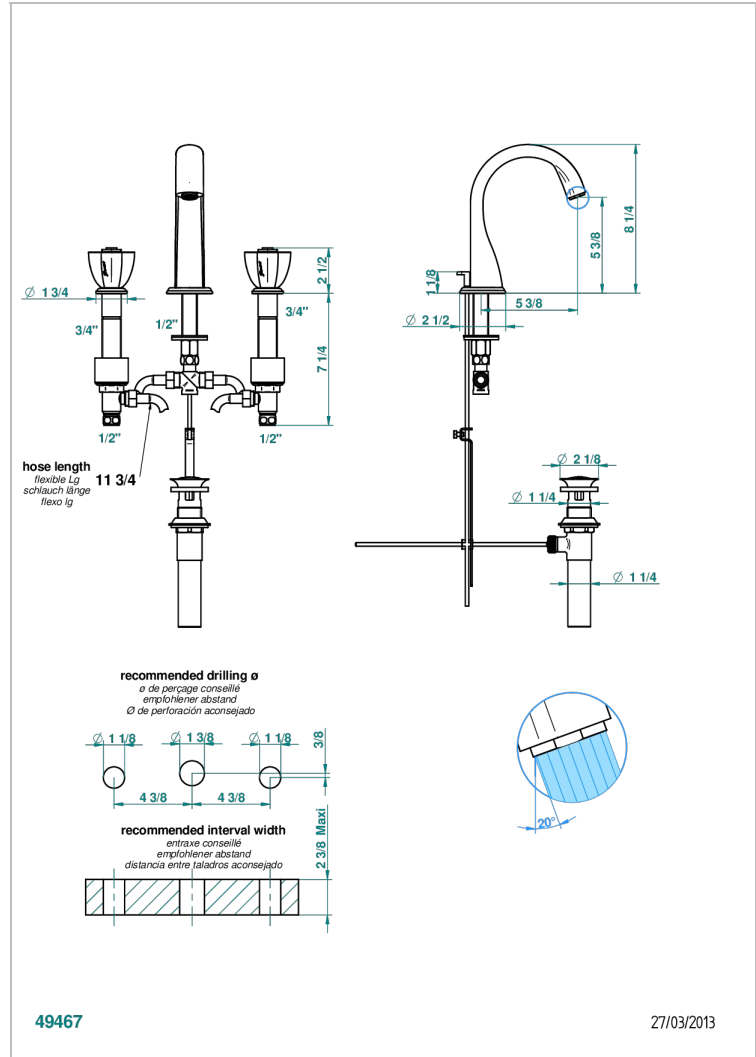

PETALE DE CRISTAL - BLUE CRYSTAL

U6B-151M/US

Widespread lavatory set with drain for 1 1/4" + countertop

CHARACTERISTIC

- Pétale de Cristal - Blue crystal
- Widespread lavatory set with drain for 1 1/4" + countertop

TECHNICAL SPECS

- Recommandé : 3 bars (max. 5 bars) - Advised : 43,5 psi (max. 72 psi)
- 5,7 l/min à 3 bars (1.5 gpm at 43.5 psi)

AVAILABLE FINITIONS

Black ceram - D30
Blush PVD - H62
Brass color PVD - H49
Brown bronze color PVD - F33
Chrome polished - A02
Chrome polished / gold polished - G02