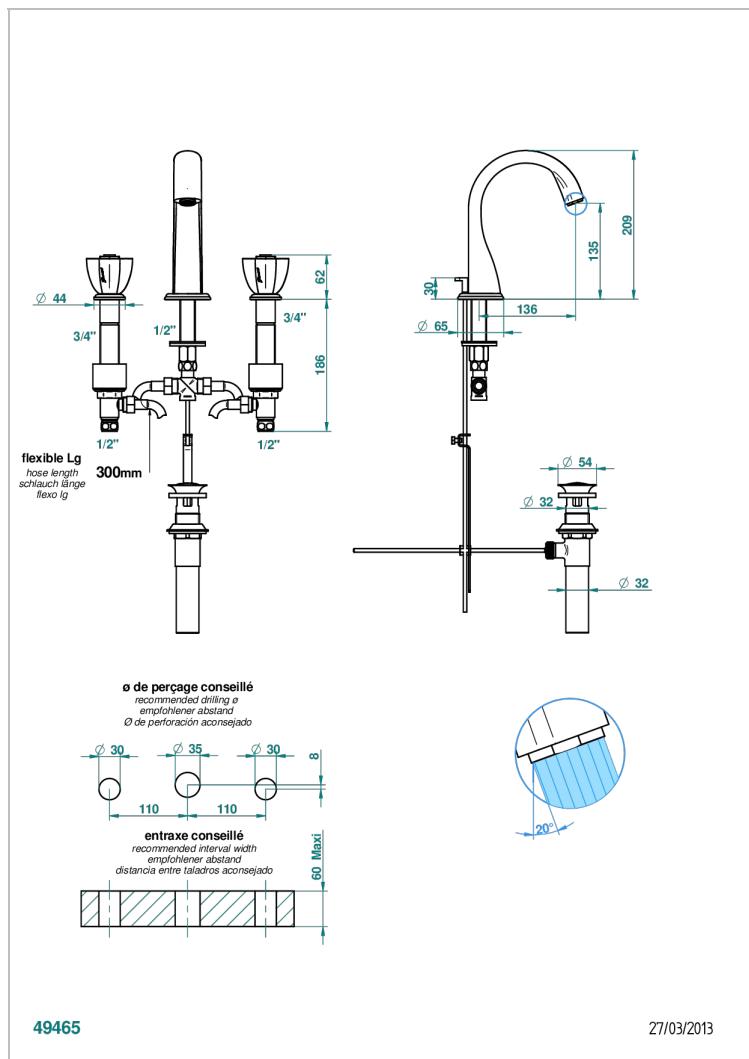

# PETALE DE CRISTAL - CLEAR CRYSTAL

U6A-151M/US

Widespread lavatory set with drain for 1 1/4" + countertop

## CHARACTERISTIC

- Pétale de Cristal - Clear crystal
- Widespread lavatory set with drain for 1 1/4" + countertop