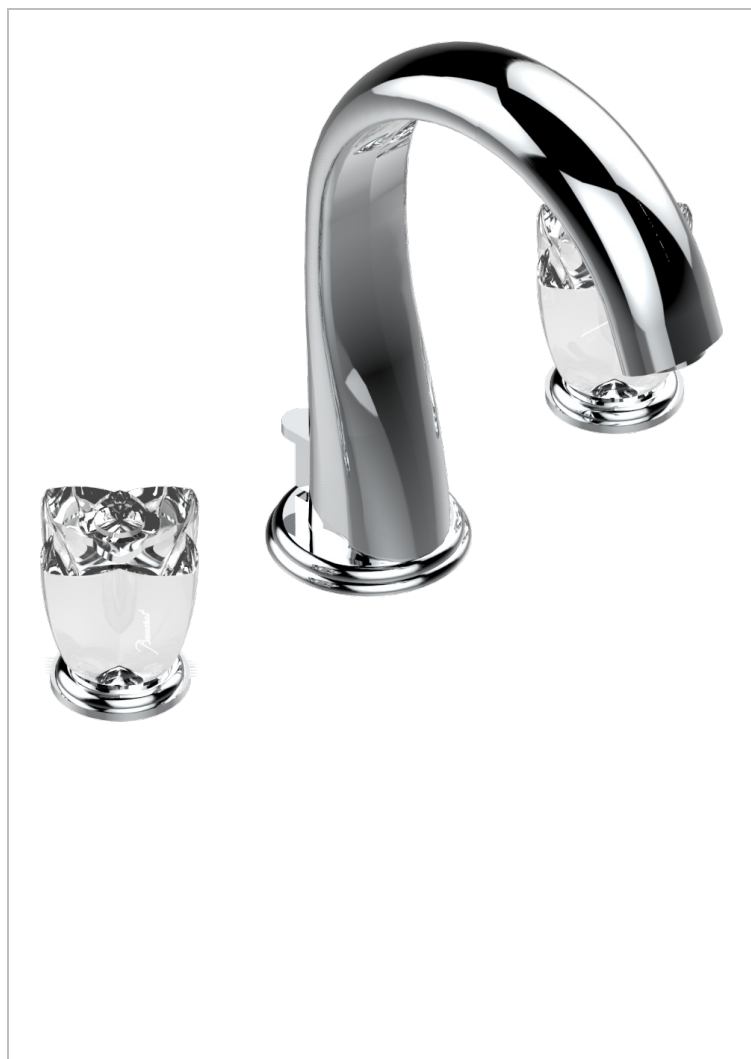

# PETALE DE CRISTAL - CLEAR CRYSTAL

U6A-151M/US

Widespread lavatory set with drain for 1 1/4" + countertop

## CHARACTERISTIC

- Pétale de Cristal - Clear crystal
- Widespread lavatory set with drain for 1 1/4" + countertop

## AVAILABLE FINITIONS

Black ceram - D30  
Blush PVD - H62  
Brass color PVD - H49  
Brown bronze color PVD - F33  
Chrome polished - A02  
Chrome polished / gold polished - G02

Copper antique matt, coated - H07  
Gold color PVD - H52  
Gold mat - F07  
Gold polished - F01  
Graphite PVD - H64  
Light coated bronze - D01