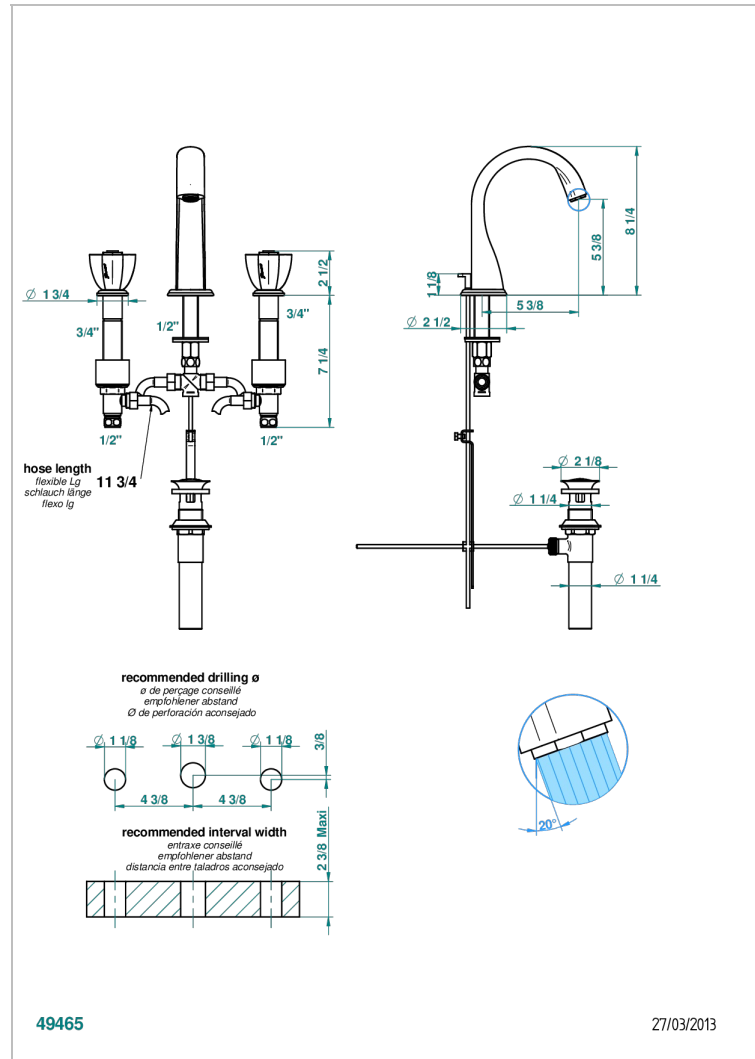

PETALE DE CRISTAL - CLEAR CRYSTAL

U6A-151M/US

Widespread lavatory set with drain for 1 1/4" + countertop

CHARACTERISTIC

- Pétale de Cristal - Clear crystal
- Widespread lavatory set with drain for 1 1/4" + countertop

TECHNICAL SPECS

- Recommandé : 3 bars (max. 5 bars) - Advised : 43,5 psi (max. 72 psi)
- 5,7 l/min à 3 bars (1.5 gpm at 43.5 psi)

AVAILABLE FINITIONS

Black ceram - D30
Blush PVD - H62
Brass color PVD - H49
Brown bronze color PVD - F33
Chrome polished - A02
Chrome polished / gold polished - G02