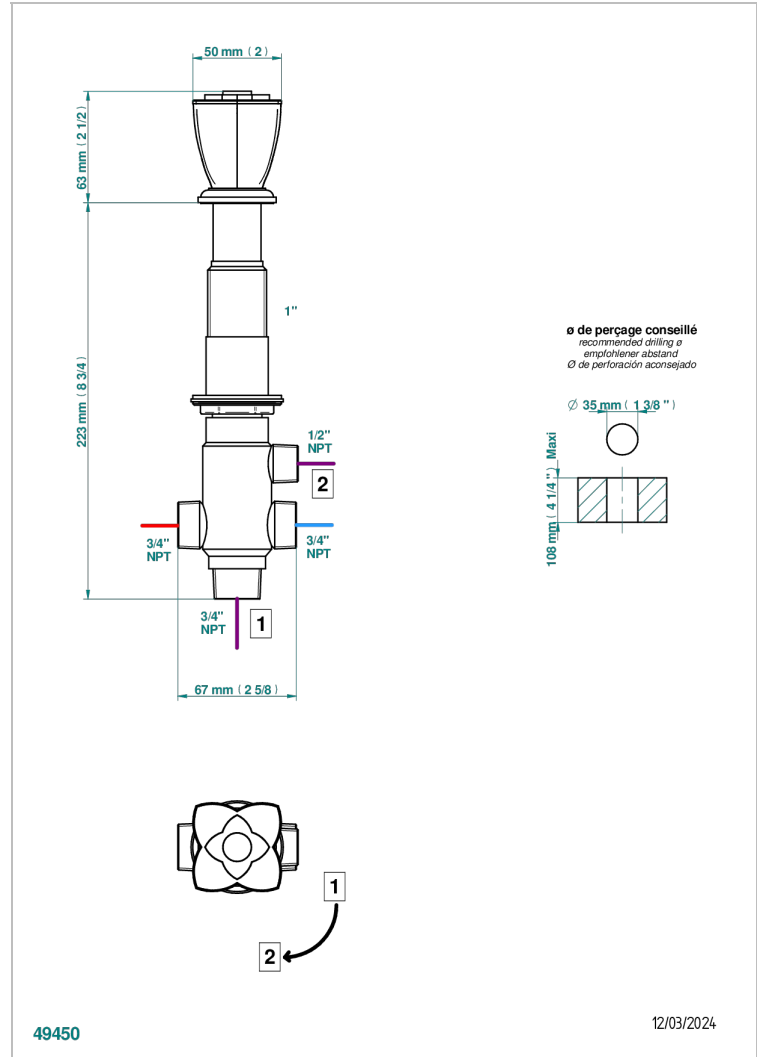

PETALE DE CRISTAL - CLEAR CRYSTAL FINE GOLD THREAD

U6E-50/4/VG

Rim mounted 4 way diverter : 2 inlets and 2 outlets

CHARACTERISTIC

- Pétale de Cristal - Clear crystal fine gold thread
- Rim mounted 4 way diverter : 2 inlets and 2 outlets