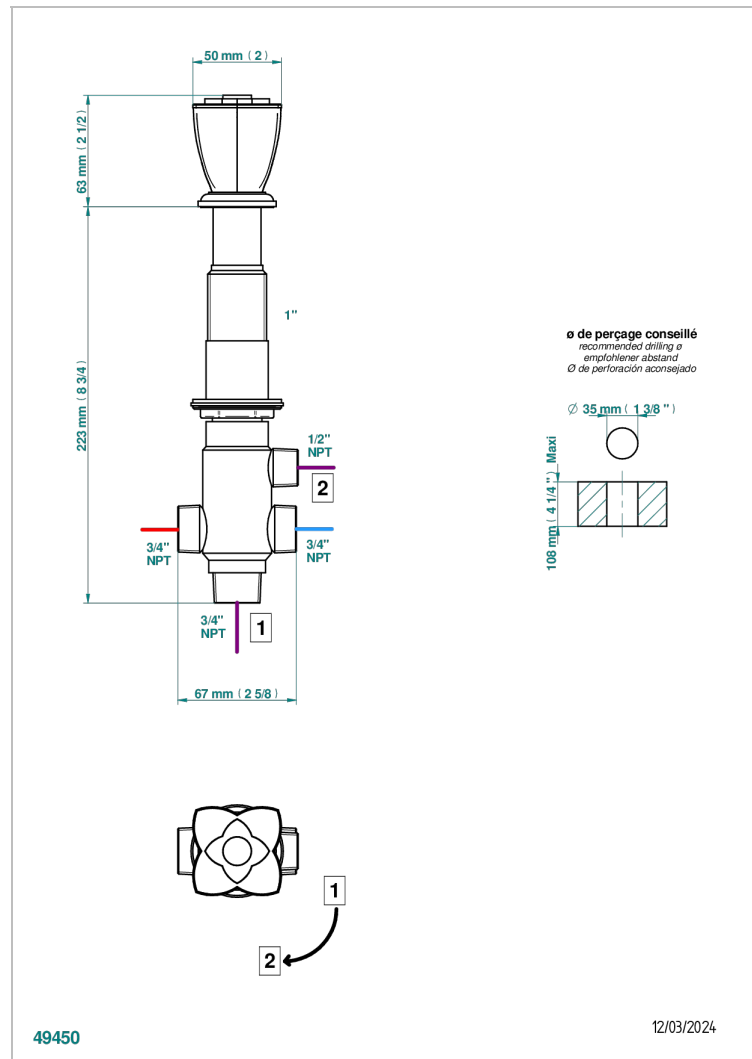

PETALE DE CRISTAL - CLEAR CRYSTAL FINE GOLD THREAD

U6E-504VGUS

2-function deck diverter with trim

CHARACTERISTIC

- Pétale de Cristal - Clear crystal fine gold thread
- 2-function deck diverter with trim

AVAILABLE FINITIONS