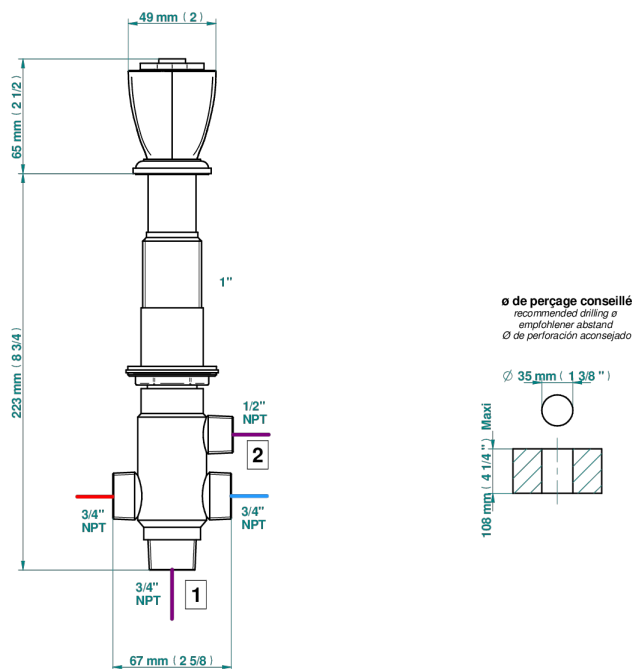

# PETALE DE CRISTAL - BLACK CRYSTAL

U6D-50/4/VG

Rim mounted 4 way diverter : 2 inlets and 2 outlets

49450

12/03/2024

## CHARACTERISTIC

- Pétale de Cristal - Black crystal
- Rim mounted 4 way diverter : 2 inlets and 2 outlets