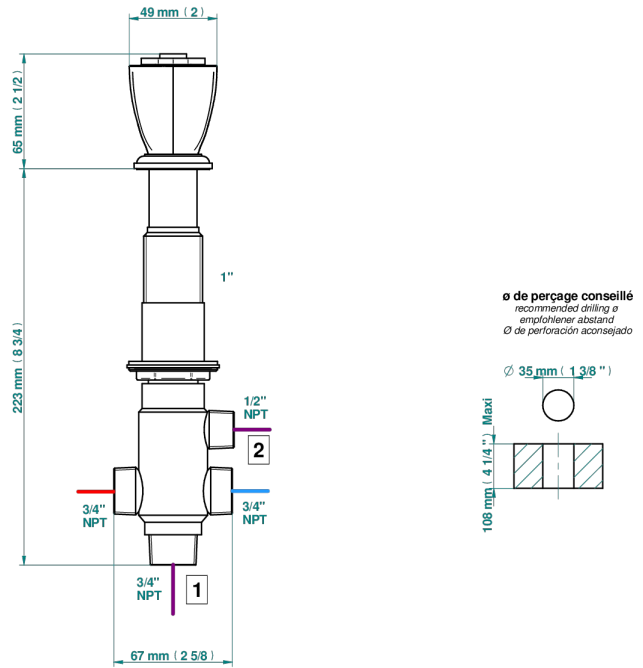

# PETALE DE CRISTAL - BLACK CRYSTAL

U6D-504VGUS

2-function deck diverter with trim

THG<sup>®</sup>  
PARIS

49450

12/03/2024

## CHARACTERISTIC

- Pétale de Cristal - Black crystal
- 2-function deck diverter with trim