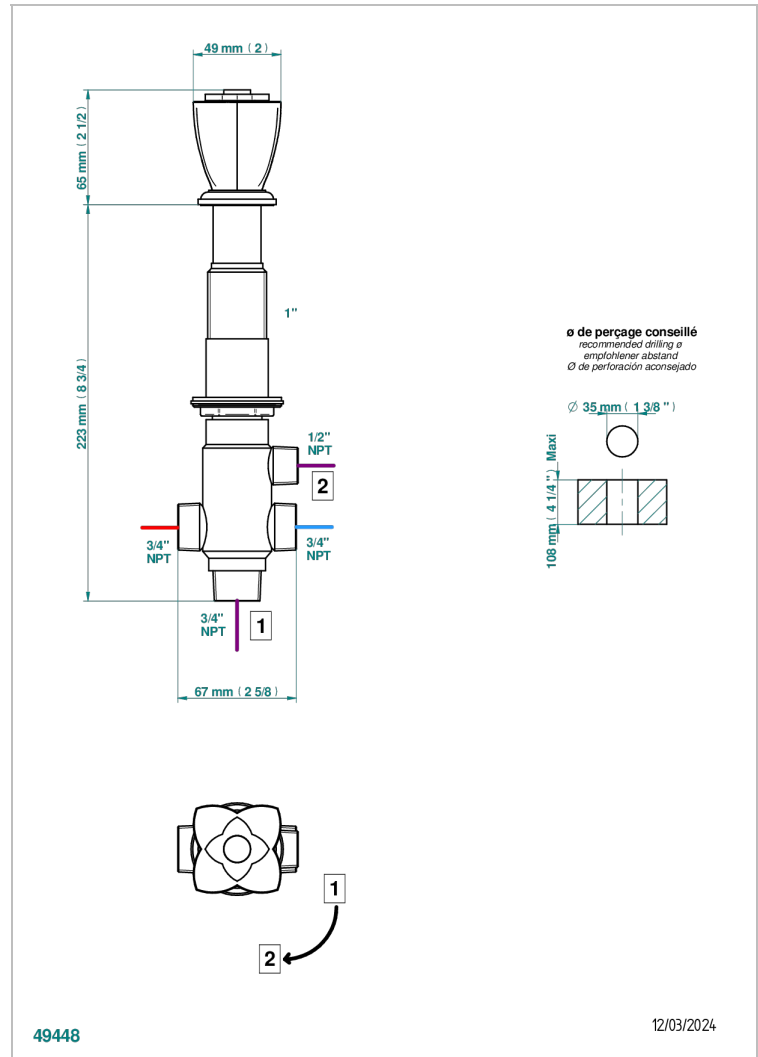

PETALE DE CRISTAL - RED CRYSTAL

U6C-50/4/VG

Rim mounted 4 way diverter : 2 inlets and 2 outlets

THG[®]
PARIS

CHARACTERISTIC

- Pétale de Cristal - Red crystal
- Rim mounted 4 way diverter : 2 inlets and 2 outlets