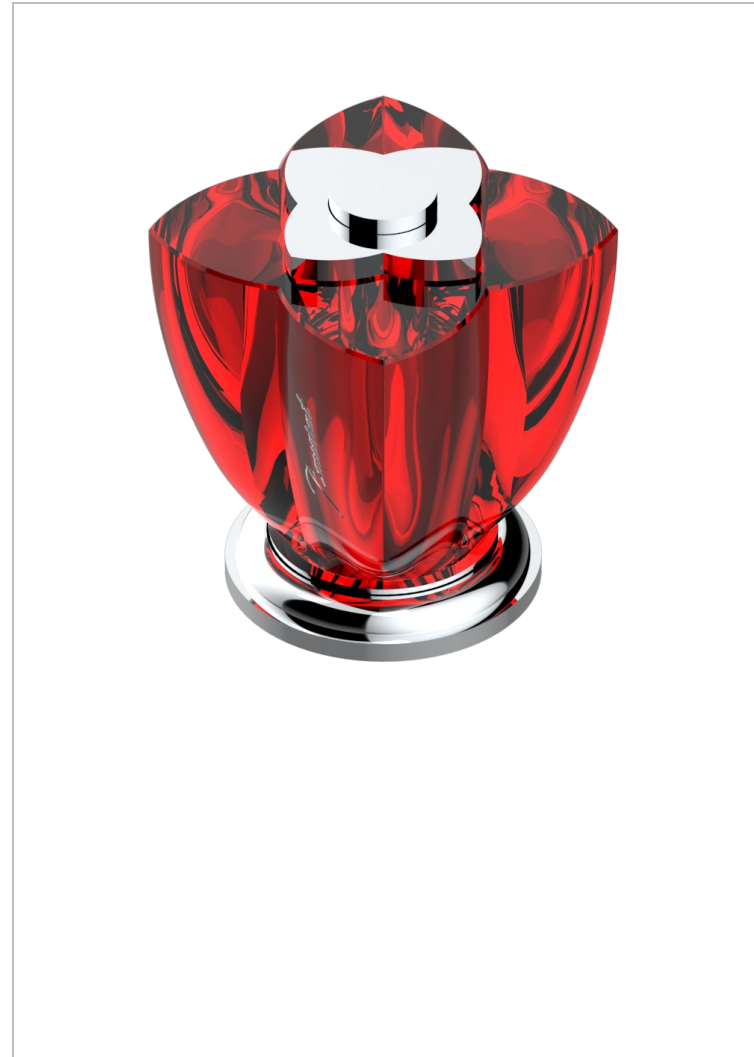

PETALE DE CRISTAL - RED CRYSTAL

U6C-50/4/VG

Rim mounted 4 way diverter : 2 inlets and 2 outlets

THG[®]
PARIS

CHARACTERISTIC

- Pétale de Cristal - Red crystal
- Rim mounted 4 way diverter : 2 inlets and 2 outlets

AVAILABLE FINITIONS

Antique nickel - H28
Black ceram - D30
Blush PVD - H62
Brass color PVD - H49
Brown bronze color PVD - F33
Gold color PVD - H52

Graphite PVD - H64
Lacquered light bronze - D01
Matt Umber PVD - H67
Matt blush PVD - H60
Matt brass color PVD - H50
Matt brown bronze color PVD - F34