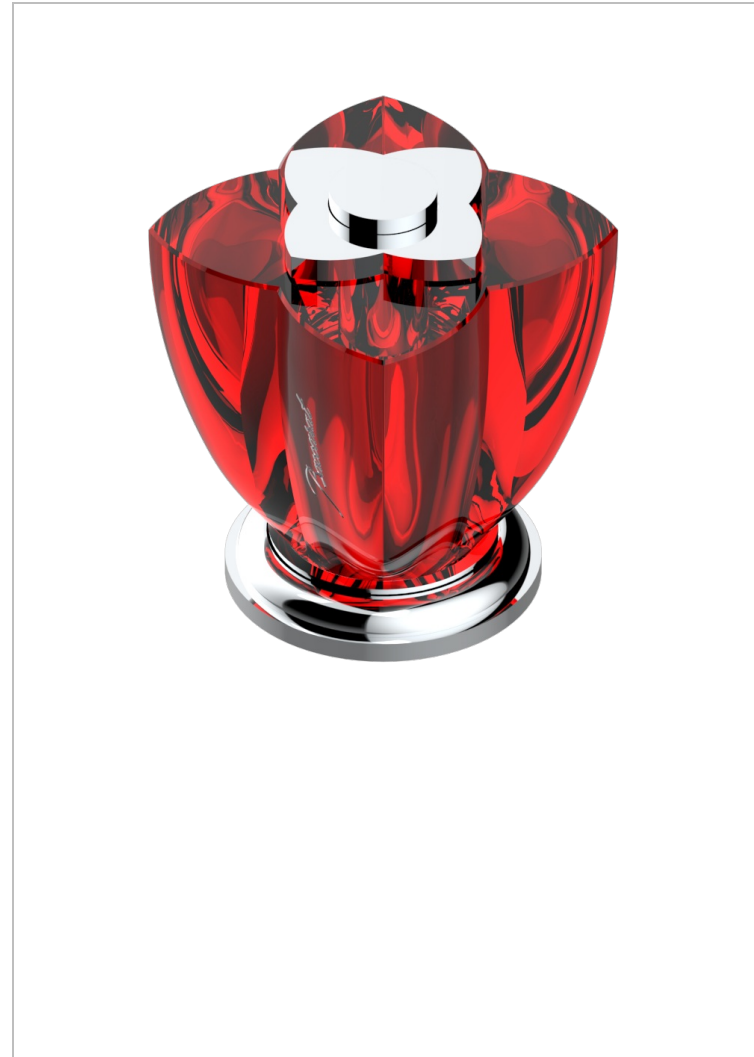

PETALE DE CRISTAL - RED CRYSTAL

U6C-504VGUS

2-function deck diverter with trim

THG[®]
PARIS

CHARACTERISTIC

- Pétale de Cristal - Red crystal
- 2-function deck diverter with trim

AVAILABLE FINITIONS

Black ceram - D30
Blush PVD - H62
Brass color PVD - H49
Brown bronze color PVD - F33
Chrome polished - A02
Chrome polished / gold polished - G02

Copper antique matt, coated - H07
Gold color PVD - H52
Gold mat - F07
Gold polished - F01
Graphite PVD - H64
Light coated bronze - D01

Matt Umber PVD - H67
Matt blush PVD - H60
Matt brass color PVD - H50
Matt brown bronze color PVD - F34
Matt chrome (American satin) - C02
Matt gold color PVD - H53

Matt graphite PVD - H65
Matt nickel (American satin) - C01
Matt nickel color PVD - H56
Nickel antique / Sovereign - H28
Nickel color PVD - H55
Nickel polished - B01

Soft gold - F30
Soft matt gold - F31
Umber PVD - H66