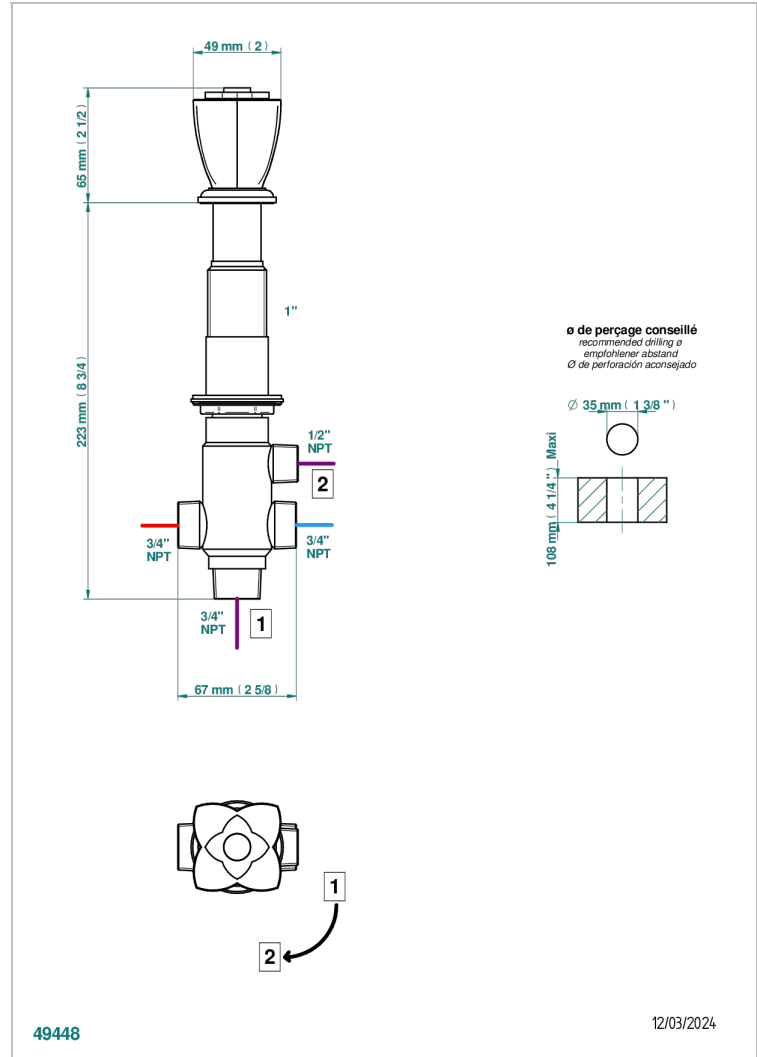

PETALE DE CRISTAL - RED CRYSTAL

U6C-504VGUS

2-function deck diverter with trim

THG[®]
PARIS

CHARACTERISTIC

- Pétale de Cristal - Red crystal
- 2-function deck diverter with trim

AVAILABLE FINITIONS

Black ceram - D30
Blush PVD - H62
Brass color PVD - H49
Brown bronze color PVD - F33
Chrome polished - A02
Chrome polished / gold polished - G02