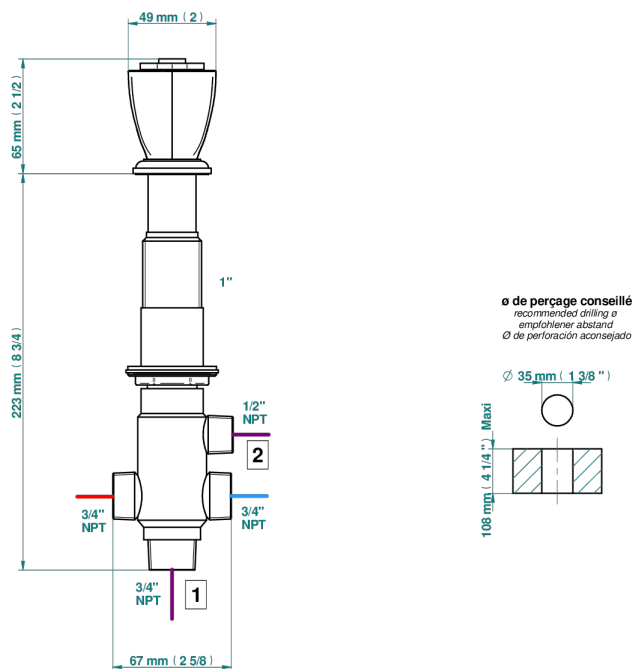

PETALE DE CRISTAL - BLUE CRYSTAL

U6B-50/4/VG

Rim mounted 4 way diverter : 2 inlets and 2 outlets

49445

12/03/2024

CHARACTERISTIC

- Pétale de Cristal - Blue crystal
- Rim mounted 4 way diverter : 2 inlets and 2 outlets

AVAILABLE FINITIONS

Antique nickel - H28
Black ceram - D30
Blush PVD - H62
Brass color PVD - H49
Brown bronze color PVD - F33
Gold color PVD - H52

Graphite PVD - H64
Lacquered light bronze - D01
Matt Umber PVD - H67
Matt blush PVD - H60
Matt brass color PVD - H50
Matt brown bronze color PVD - F34