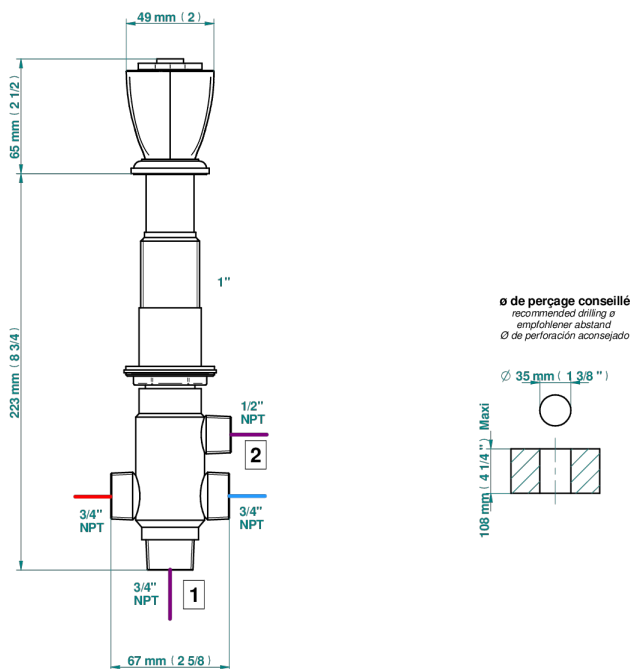

PETALE DE CRISTAL - BLUE CRYSTAL

U6B-504VGUS

2-function deck diverter with trim

Ø 35 mm (1 3/8 ")

108 mm (4 1/4 ") Maxi

49445

12/03/2024

CHARACTERISTIC

- Pétale de Cristal - Blue crystal
- 2-function deck diverter with trim

AVAILABLE FINITIONS

Black ceram - D30

Blush PVD - H62

Brass color PVD - H49

Brown bronze color PVD - F33

Chrome polished - A02

Chrome polished / gold polished - G02

Copper antique matt, coated - H07

Gold color PVD - H52

Gold mat - F07

Gold polished - F01

Graphite PVD - H64

Light coated bronze - D01

Matt Umber PVD - H67

Matt blush PVD - H60

Matt brass color PVD - H50

Matt brown bronze color PVD - F34

Matt chrome (American satin) - C02

Matt gold color PVD - H53

Matt graphite PVD - H65

Matt nickel (American satin) - C01

Matt nickel color PVD - H56

Nickel antique / Sovereign - H28

Nickel color PVD - H55

Nickel polished - B01

Soft gold - F30

Soft matt gold - F31

Umber PVD - H66