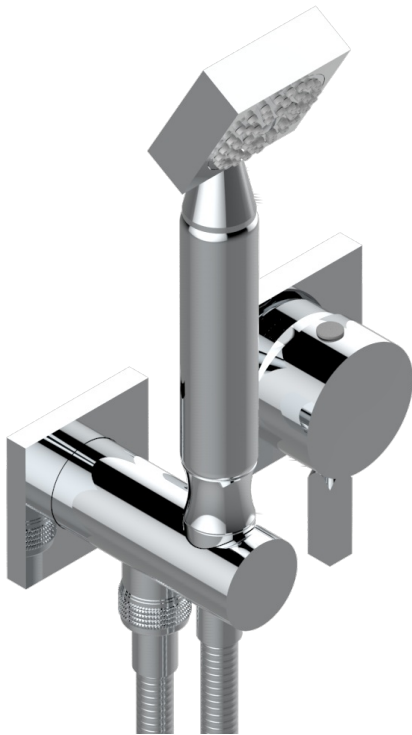

# BELUGA WITH LEVER

G1U-6561B

THG<sup>®</sup>  
PARIS

Trim only for wall mixer with complete handshower on hook

## CHARACTERISTIC

- Beluga with lever
- Trim only for wall mixer with complete handshower on hook

## RELATED SKU'S

- Ref. G00-5840/MA Rough parts for concealed wall-mounted mixer with 1/2" outlet