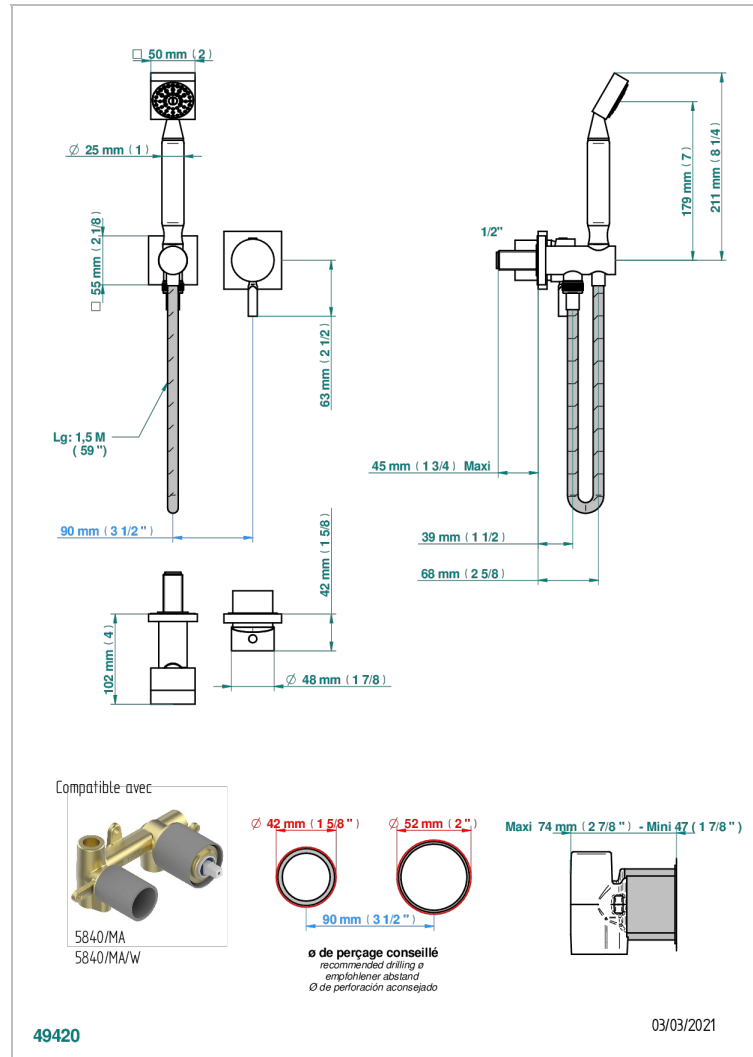

# BELUGA WITH LEVER

G1U-6561B

THG<sup>®</sup>  
PARIS

Trim only for wall mixer with complete handshower on hook

## CHARACTERISTIC

- Beluga with lever
- Trim only for wall mixer with complete handshower on hook

## TECHNICAL SPECS

- Recommandé : 3 bars (max. 5 bars) - Advised : 43,5 psi (max. 72 psi)
- 9,5 l/min à 3 bars (2.5 gpm at 43.5 psi)

## RELATED SKU'S

- Ref. G00-5840/MA Rough parts for concealed wall-mounted mixer with 1/2" outlet