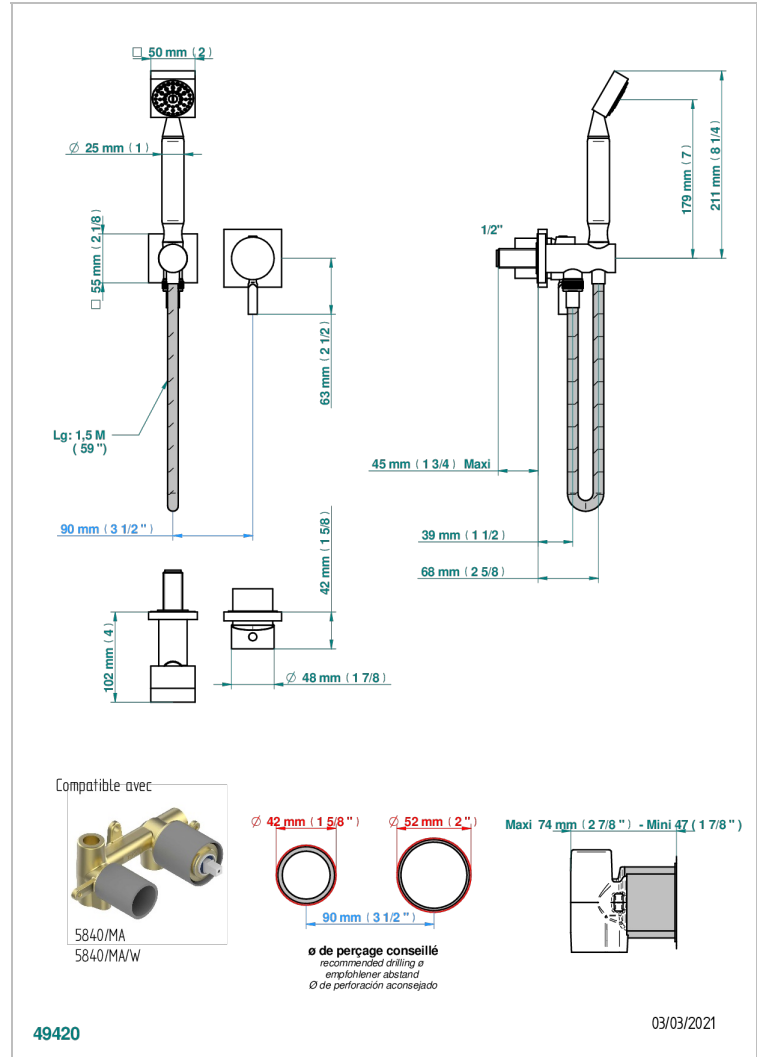

BELUGA WITH LEVER

G1U-6561B

THG[®]
PARIS

Trim only for wall mixer with complete handshower on hook

CHARACTERISTIC

- Beluga with lever
- Trim only for wall mixer with complete handshower on hook

TECHNICAL SPECS

- Recommandé : 3 bars (max. 5 bars) - Advised : 43,5 psi (max. 72 psi)
- 9,5 l/min à 3 bars (2.5 gpm at 43.5 psi)

RELATED SKU'S

- Ref. G00-5840/MA Rough parts for concealed wall-mounted mixer with 1/2" outlet