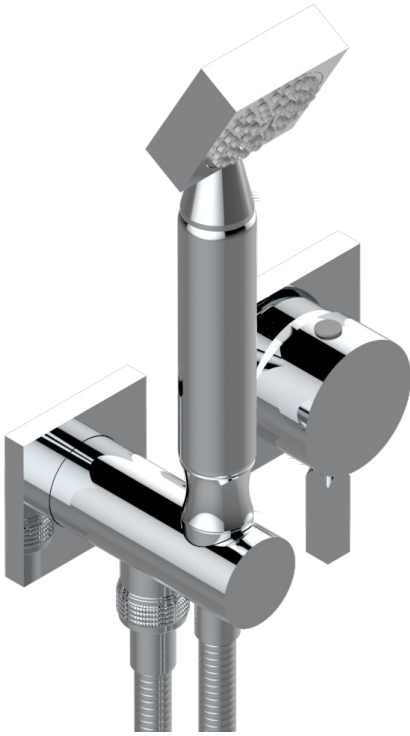

BELUGA WITH LEVER

G1U-6561B

THG[®]
PARIS

Trim only for wall mixer with complete handshower on hook

CHARACTERISTIC

- Beluga with lever
- Trim only for wall mixer with complete handshower on hook

TECHNICAL SPECS

- Recommandé : 3 bars (max. 5 bars) - Advised : 43,5 psi (max. 72 psi)
- 9,5 l/min à 3 bars (2.5 gpm at 43.5 psi)

RELATED SKU'S

- Ref. G00-5840/MA Rough parts for concealed wall-mounted mixer with 1/2" outlet

AVAILABLE FINITIONS

Antique nickel - H28
Black ceram - D30
Blush PVD - H62
Brass color PVD - H49
Brown bronze color PVD - F33
Gold color PVD - H52

Graphite PVD - H64
Lacquered light bronze - D01
Matt Umber PVD - H67
Matt blush PVD - H60
Matt brass color PVD - H50
Matt brown bronze color PVD - F34