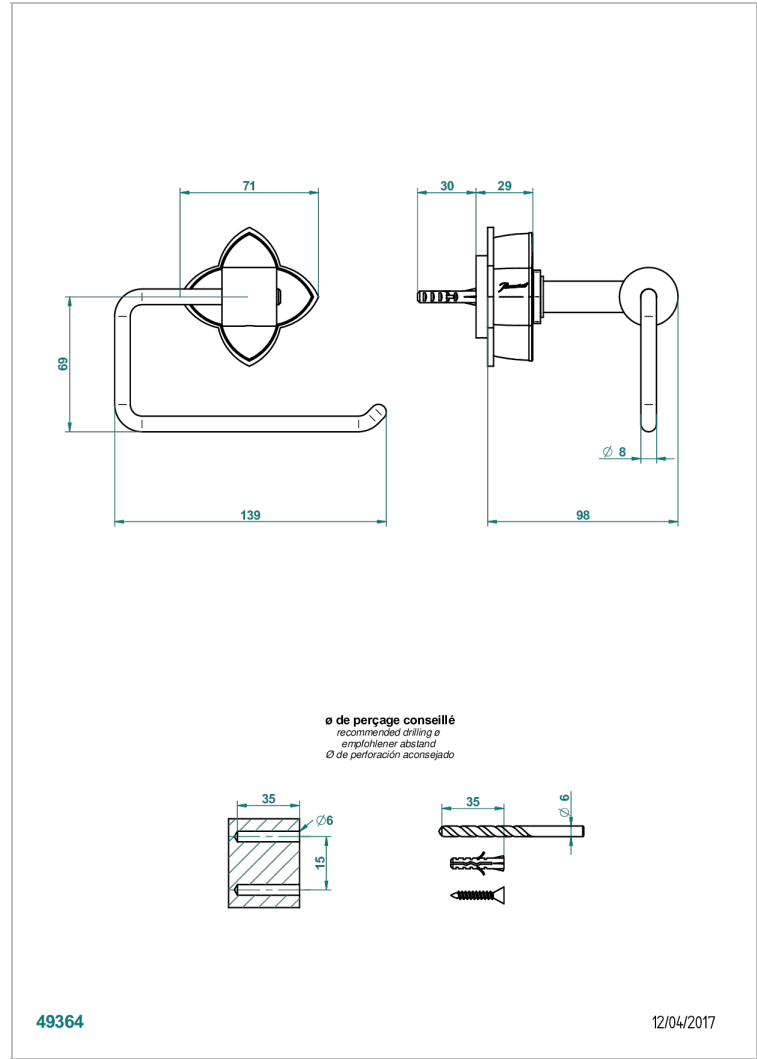

PETALE DE CRISTAL - CLEAR CRYSTAL FINE GOLD THREAD

U6E-538A

Toilet paper holder, single mount without cover

CHARACTERISTIC

- Pétale de Cristal - Clear crystal fine gold thread
- Toilet paper holder, single mount without cover