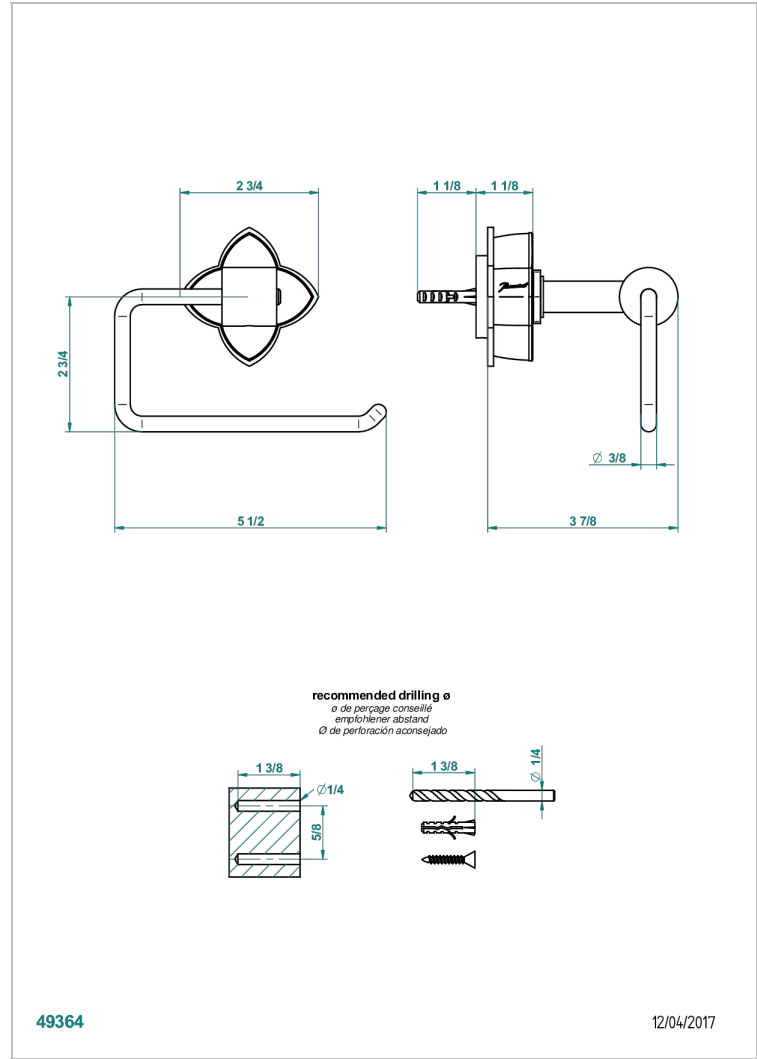

PETALE DE CRISTAL - CLEAR CRYSTAL FINE GOLD THREAD

U6E-538A

Toilet paper holder, single mount without cover

49364

12/04/2017

CHARACTERISTIC

- Pétale de Cristal - Clear crystal fine gold thread
- Toilet paper holder, single mount without cover