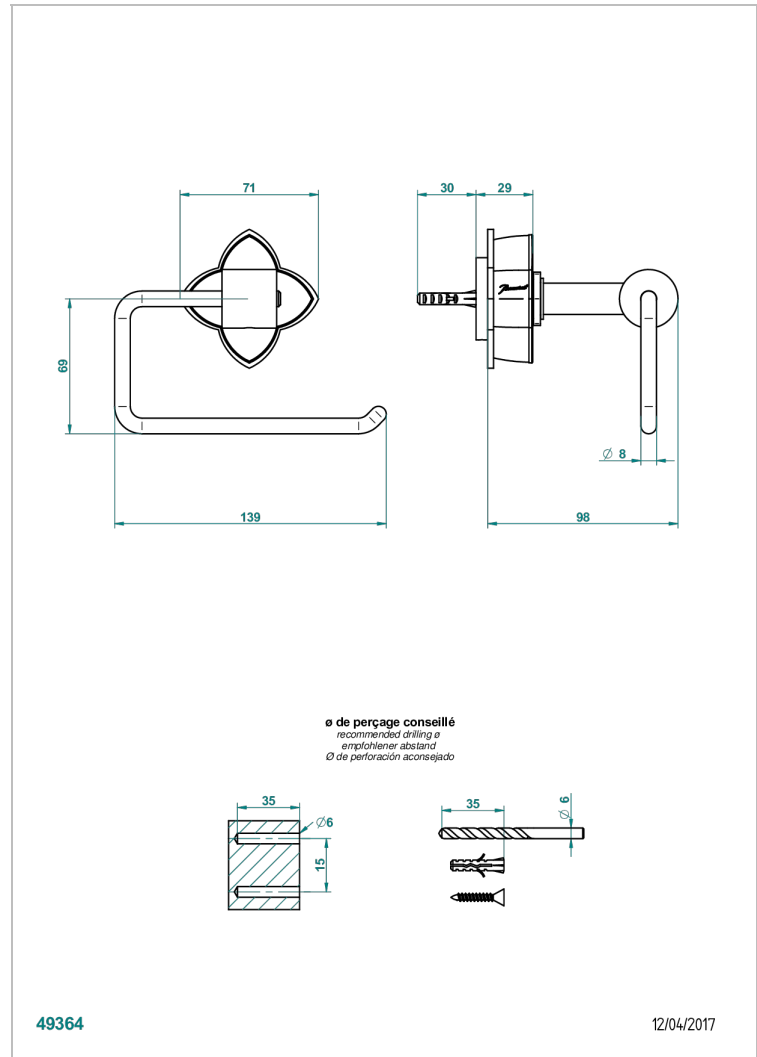

# PETALE DE CRISTAL - CLEAR CRYSTAL FINE GOLD THREAD

U6E-538A

Wall mounted WC paper holder without cover

49364

12/04/2017

## CHARACTERISTIC

- Pétales de Cristal - Clear crystal fine gold thread
- Wall mounted WC paper holder without cover