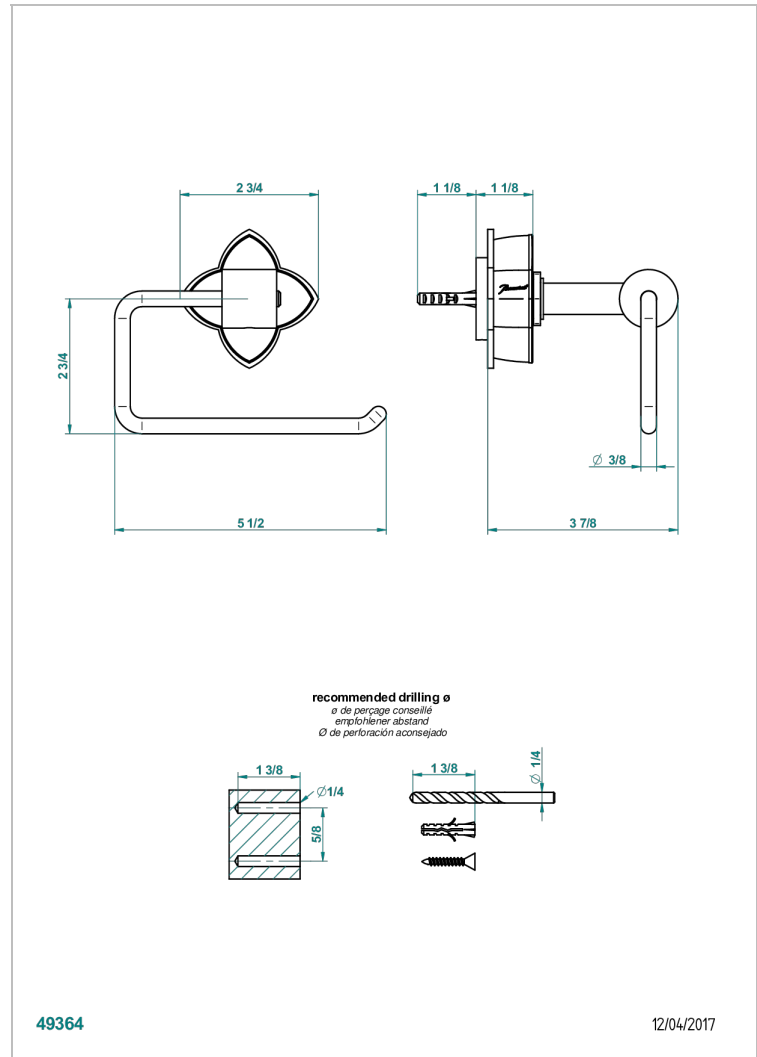

PETALE DE CRISTAL - CLEAR CRYSTAL FINE GOLD THREAD

U6E-538A

Wall mounted WC paper holder without cover

CHARACTERISTIC

- Pétales de Cristal - Clear crystal fine gold thread
- Wall mounted WC paper holder without cover