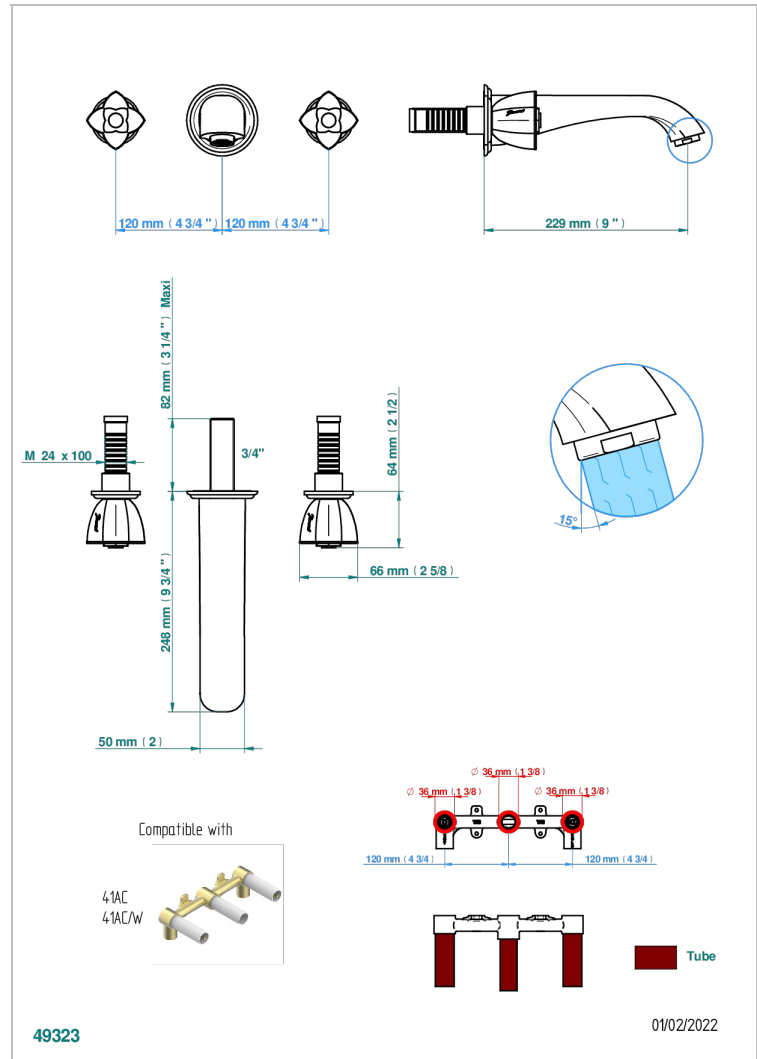

PETALE DE CRISTAL - CLEAR CRYSTAL FINE GOLD THREAD

U6E-41SGB

Trim for wall mounted 3-hole bath set only

CHARACTERISTIC

- Pétale de Cristal - Clear crystal fine gold thread
- Trim for wall mounted 3-hole bath set only

TECHNICAL SPECS

- Recommandé : 3 bars (max. 5 bars) - Advised : 43,5 psi (max. 72 psi)
- Bec : 35 l/min à 3 bars
- Spout : 9.26 gpm at 43.5 psi

RELATED SKU'S

- Ref. G00-40AM/US Rough parts for wall set (one counter clockwise and one clockwise cartridges)