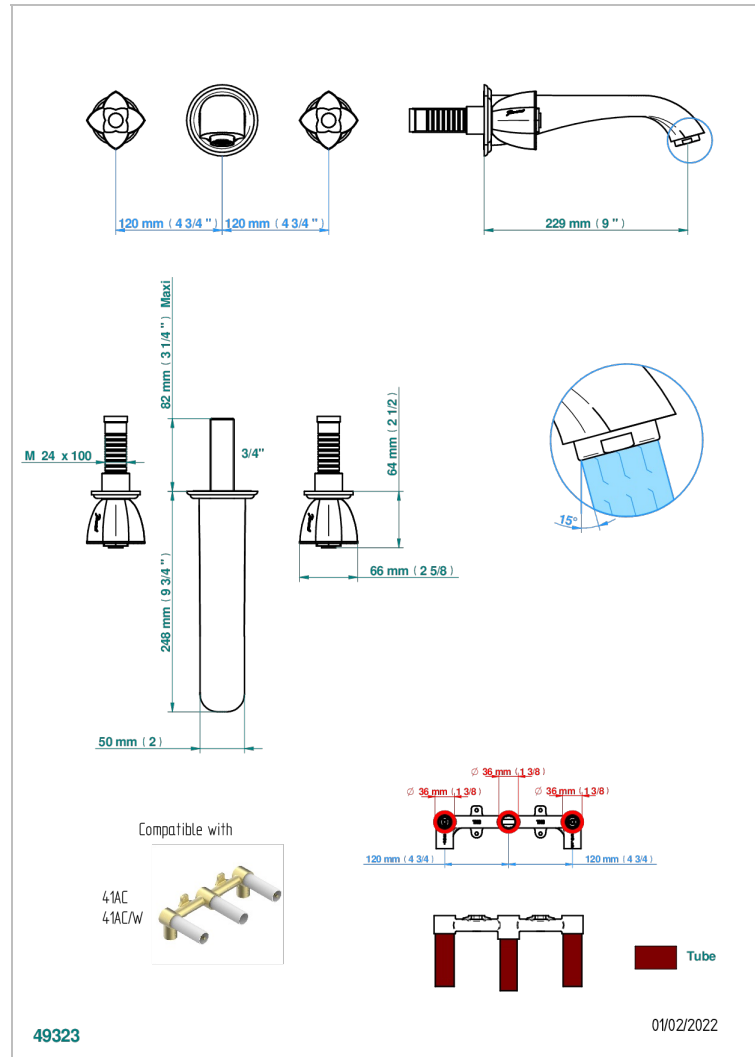

PETALE DE CRISTAL CLAIR LISERE DORE

U6E-41SGB

Trim only for wall mounted 3-hole bath mixer

CARACTERÍSTICAS

- Pétale de Cristal clair liseré doré
- Trim only for wall mounted 3-hole bath mixer

ESPECIFICACIONES TÉCNICAS

- Recommandé : 3 bars (max. 5 bars) - Advised : 43,5 psi (max. 72 psi)
- Bec : 35 l/min à 3 bars
- Spout : 9.26 gpm at 43.5 psi

PRODUCTOS RELACIONADOS

- Ref. G00-40AC Rough parts for wall mounted 3 hole mixer, cross handle version
- Ref. G00-40AM Rough parts for wall mounted 3 hole mixer, lever handle version