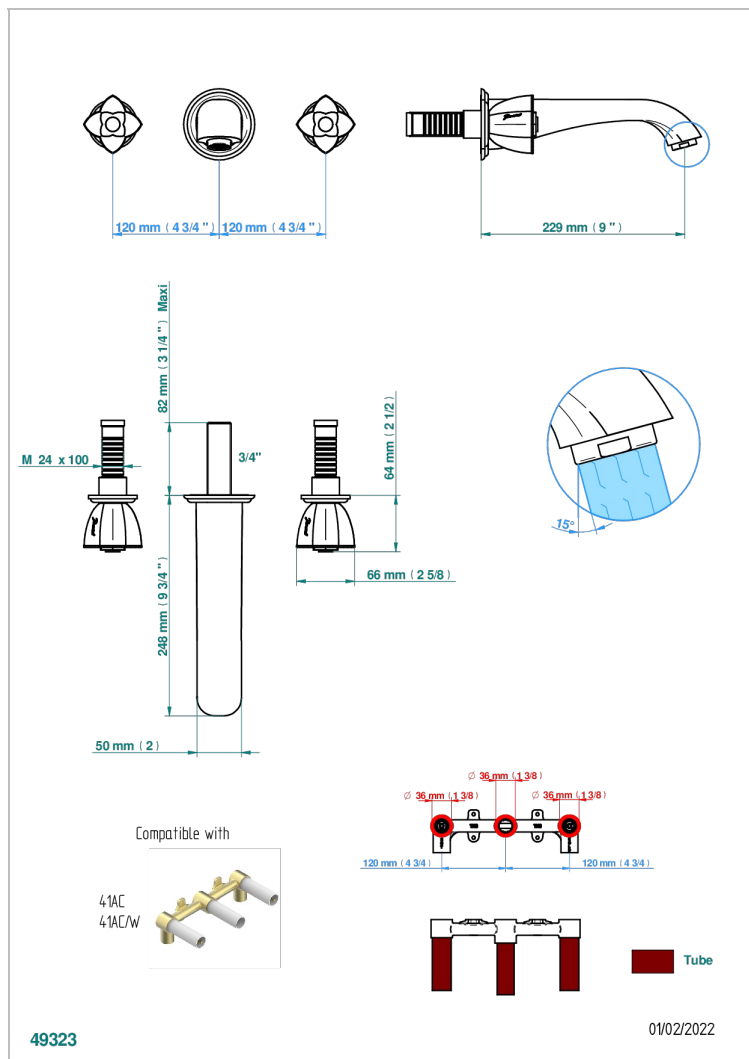

PETALE DE CRISTAL - CLEAR CRYSTAL FINE GOLD THREAD

U6E-41SGB

Trim only for wall mounted 3-hole bath mixer

CHARACTERISTIC

- Pétale de Cristal - Clear crystal fine gold thread
- Trim only for wall mounted 3-hole bath mixer

TECHNICAL SPECS

- Recommandé : 3 bars (max. 5 bars) - Advised : 43,5 psi (max. 72 psi)
- Bec : 35 l/min à 3 bars
- Spout : 9.26 gpm at 43.5 psi

RELATED SKU'S

- Ref. G00-40AC Rough parts for wall mounted 3 hole mixer, cross handle version
- Ref. G00-40AM Rough parts for wall mounted 3 hole mixer, lever handle version