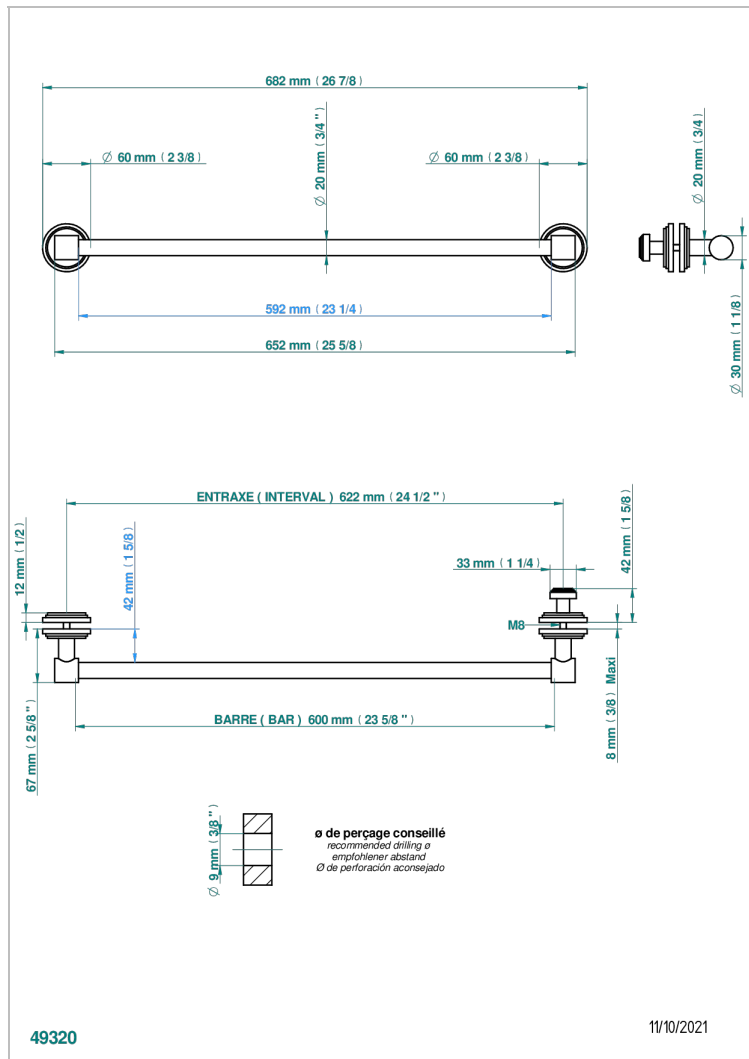

# FAUBOURG METAL WITH LEVER HANDLES

G2U-514V2

Towel rail with one rail for glass door with knob on side and escutcheon the other side

## CHARACTERISTIC

- Faubourg Metal with lever handles
- Towel rail with one rail for glass door with knob on side and escutcheon the other side