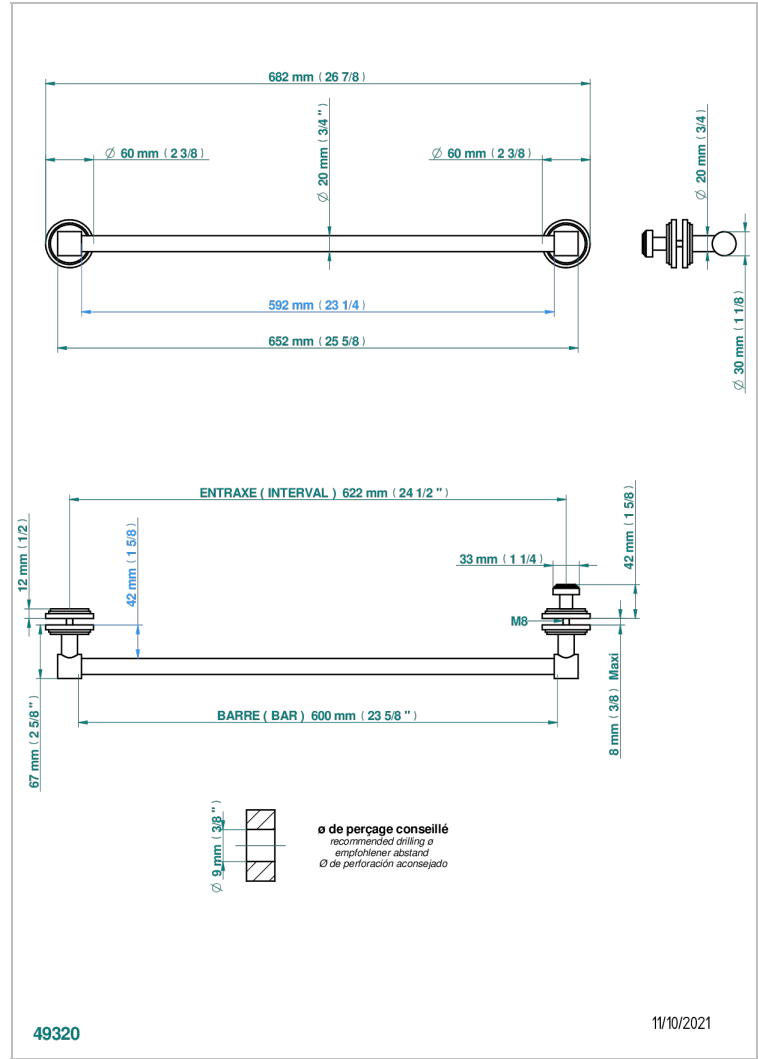

Towel rail with one rail for glass door with knob on side and escutcheon the other side

CARACTERÍSTICAS

- Faubourg metal
- Towel rail with one rail for glass door with knob on side and escutcheon the other side

Pvd umber - H66
Pvd umber mate - H67