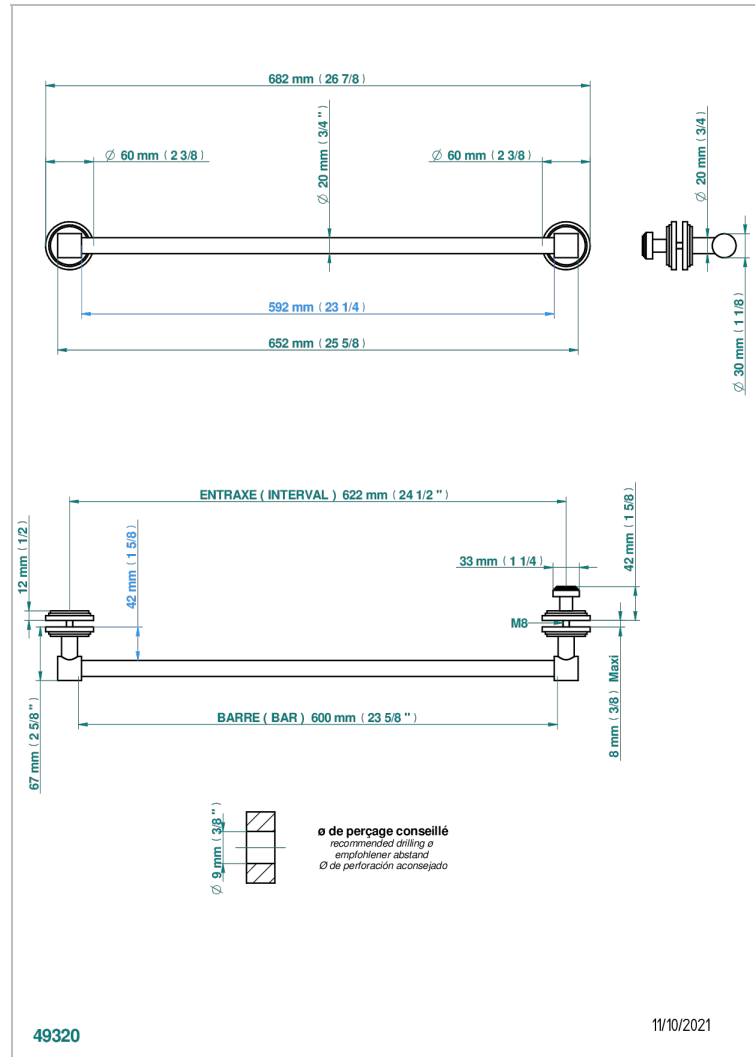

Towel rail with one rail for glass door with knob on side and escutcheon the other side

CHARACTERISTIC

- Faubourg Metal
- Towel rail with one rail for glass door with knob on side and escutcheon the other side