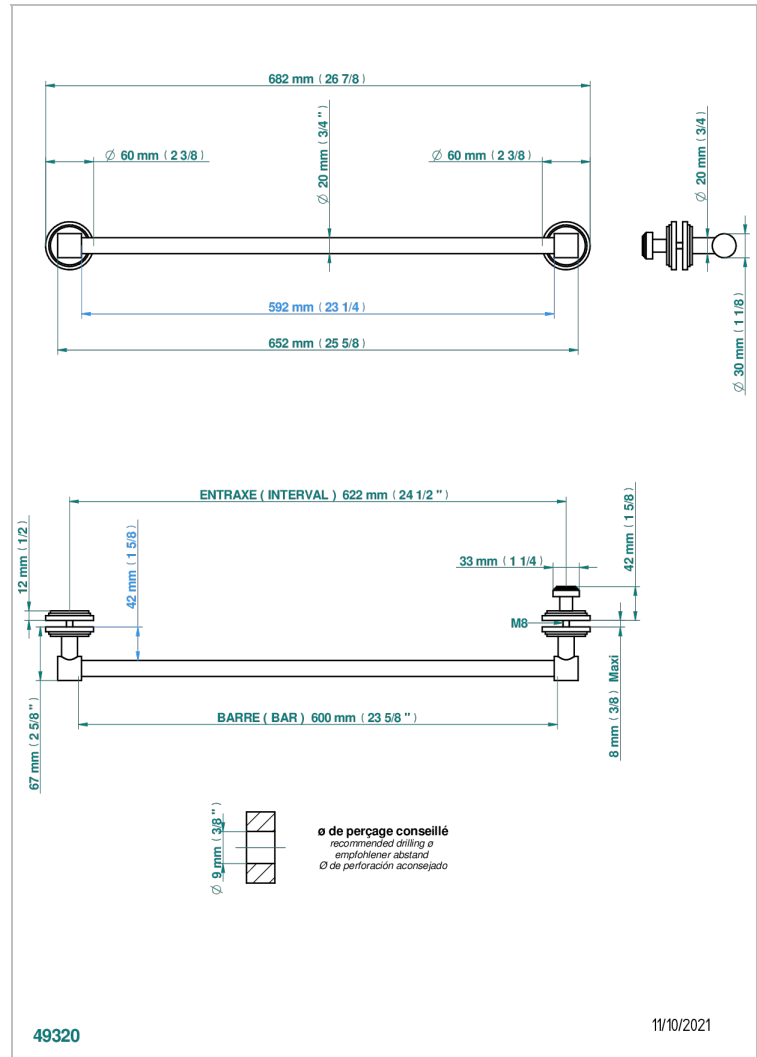

FRIVOLE CON MANETAS

G2S-514V2

THG[®]
PARIS

Towel rail with one rail for glass door with knob on side and escutcheon the other side

CARACTERÍSTICAS

- Frivole con manetas
- Towel rail with one rail for glass door with knob on side and escutcheon the other side