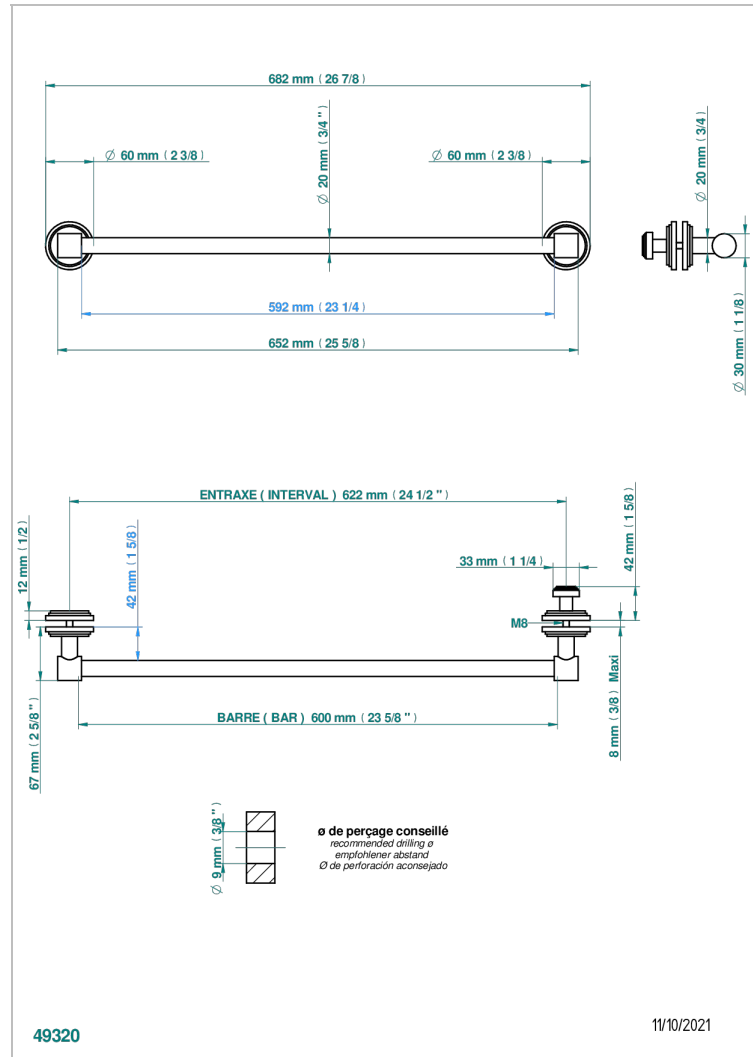

Towel rail with one rail for glass door with knob on side and escutcheon the other side

### EIGENSCHAFTEN

- Frivole, Hebel
- Towel rail with one rail for glass door with knob on side and escutcheon the other side