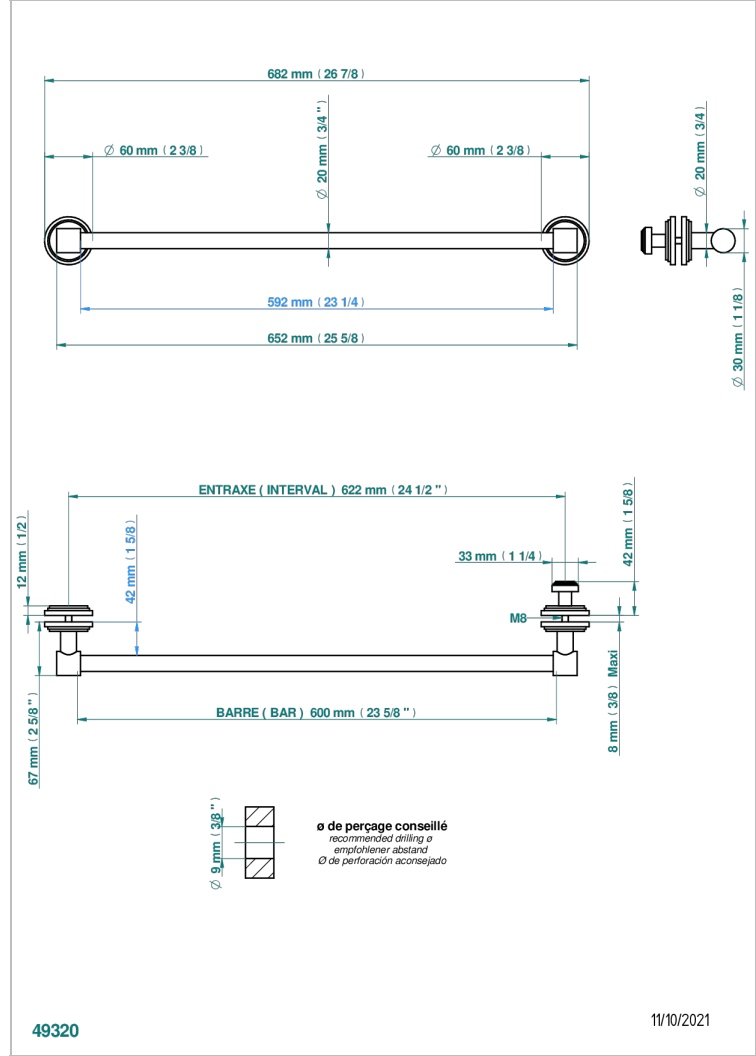

Towel rail with one rail for glass door with knob on side and escutcheon the other side

### CARACTERÍSTICAS

- Frivole
- Towel rail with one rail for glass door with knob on side and escutcheon the other side