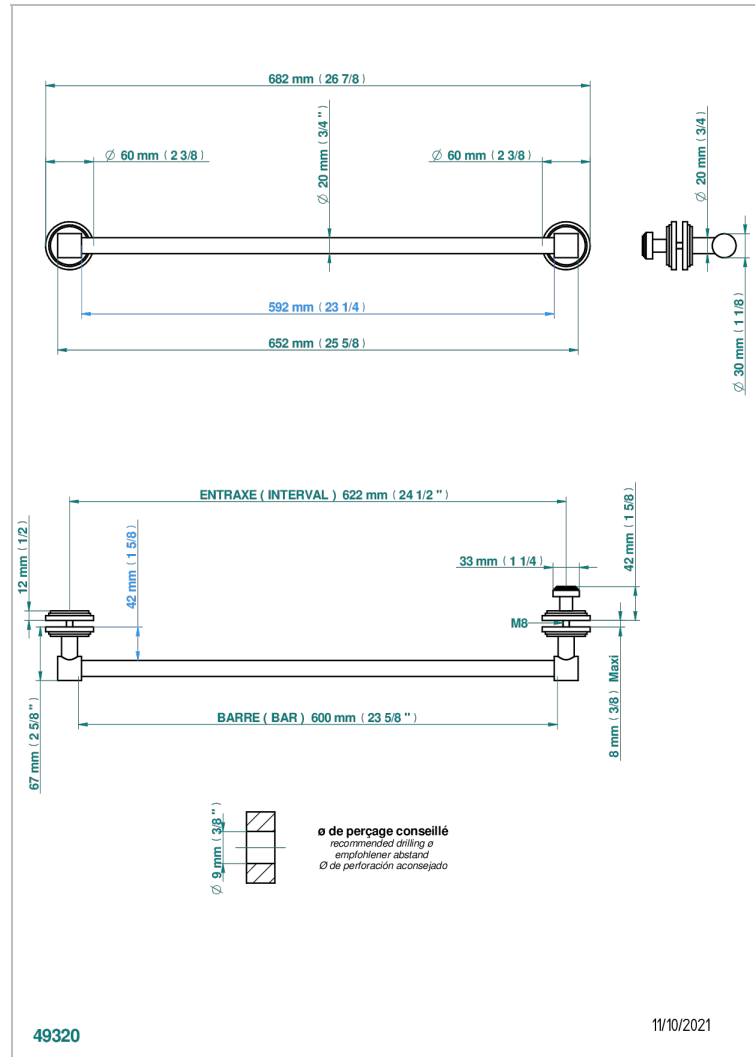

Towel rail with one rail for glass door with knob on side and escutcheon the other side

EIGENSCHAFTEN

- Frivole
- Towel rail with one rail for glass door with knob on side and escutcheon the other side

VERFÜGBARE OBERFLÄCHEN