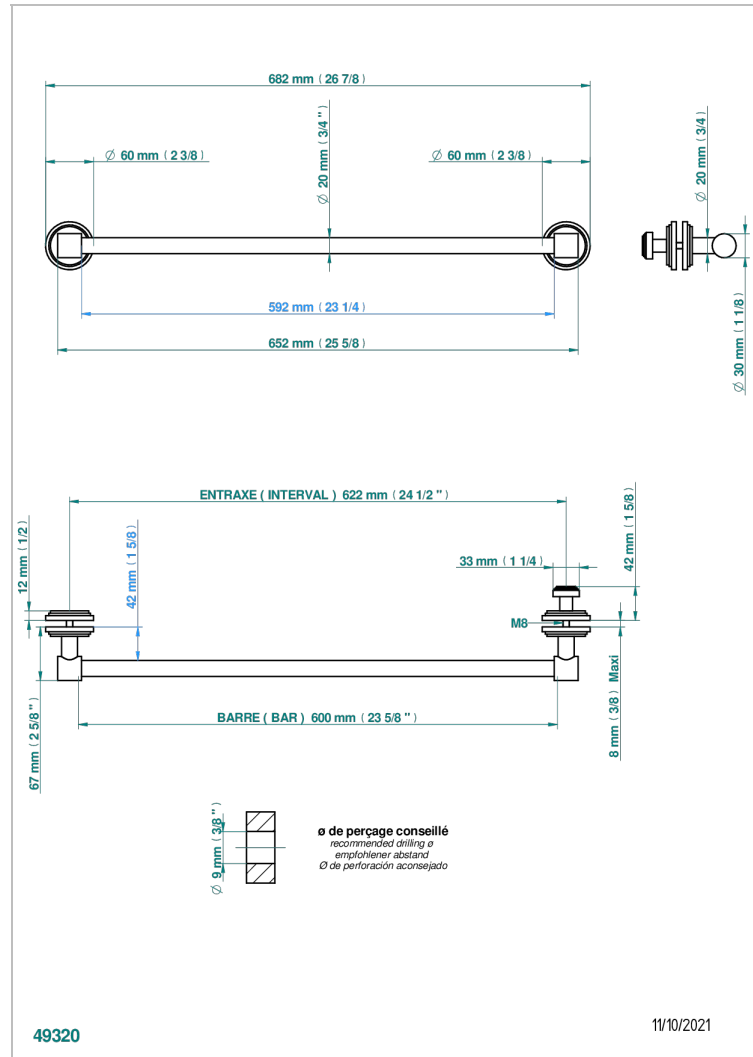

Towel rail with one rail for glass door with knob on side and escutcheon the other side

EIGENSCHAFTEN

- Frivole
- Towel rail with one rail for glass door with knob on side and escutcheon the other side

VERFÜGBARE OBERFLÄCHEN