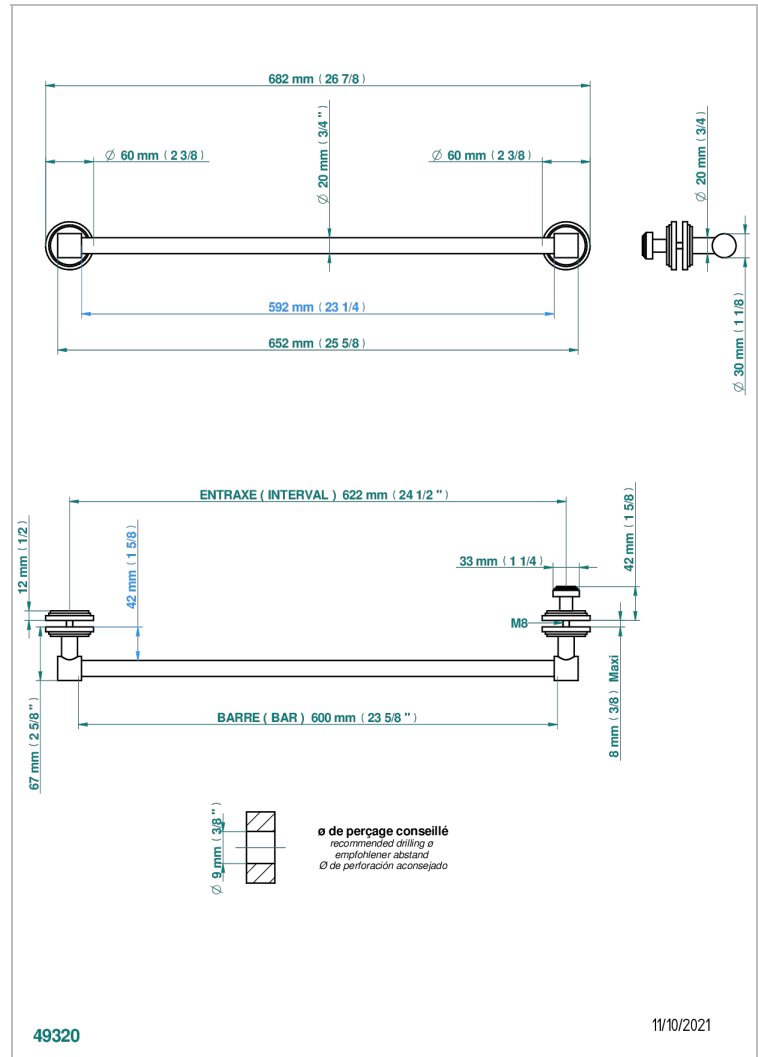

FROUFROU CON MANETAS

G2P-514V2

THG[®]
PARIS

Towel rail with one rail for glass door with knob on side and escutcheon the other side

CARACTERÍSTICAS

- Froufrou con manetas
- Towel rail with one rail for glass door with knob on side and escutcheon the other side