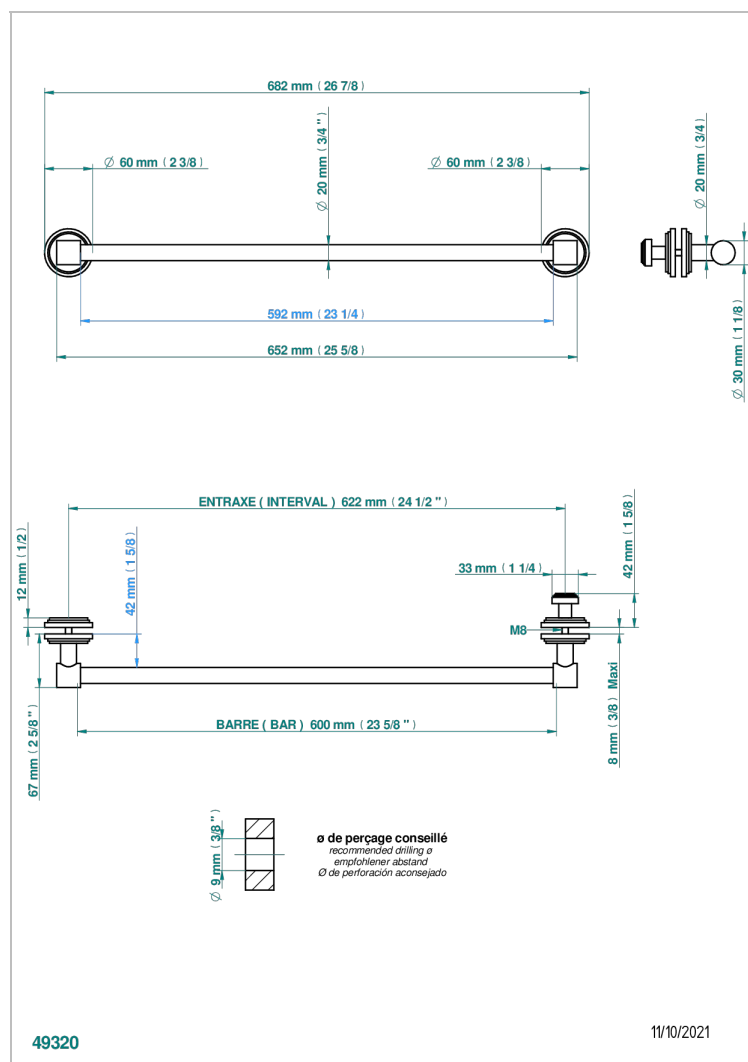

# FROUFROU WITH LEVER HANDLES

G2P-514V2

Towel rail with one rail for glass door with knob on side and escutcheon the other side

## CHARACTERISTIC

- Froufrou with lever handles
- Towel rail with one rail for glass door with knob on side and escutcheon the other side

Umber PVD - H66