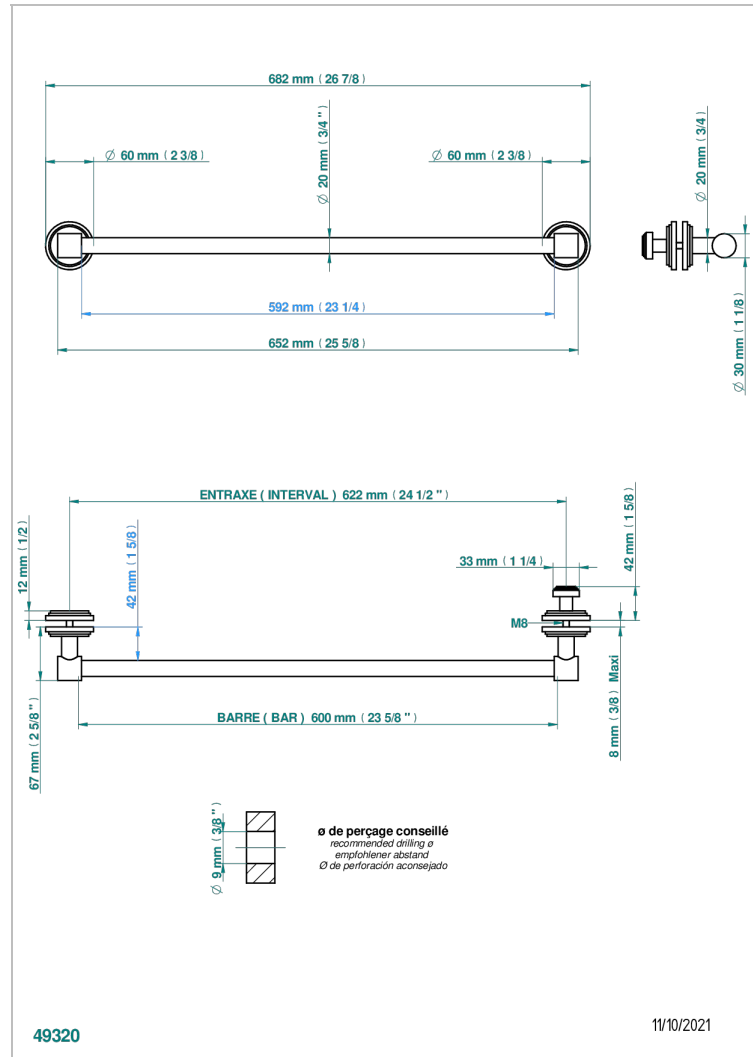

Towel rail with one rail for glass door with knob on side and escutcheon the other side

## EIGENSCHAFTEN

- Froufrou, Hebel
- Towel rail with one rail for glass door with knob on side and escutcheon the other side