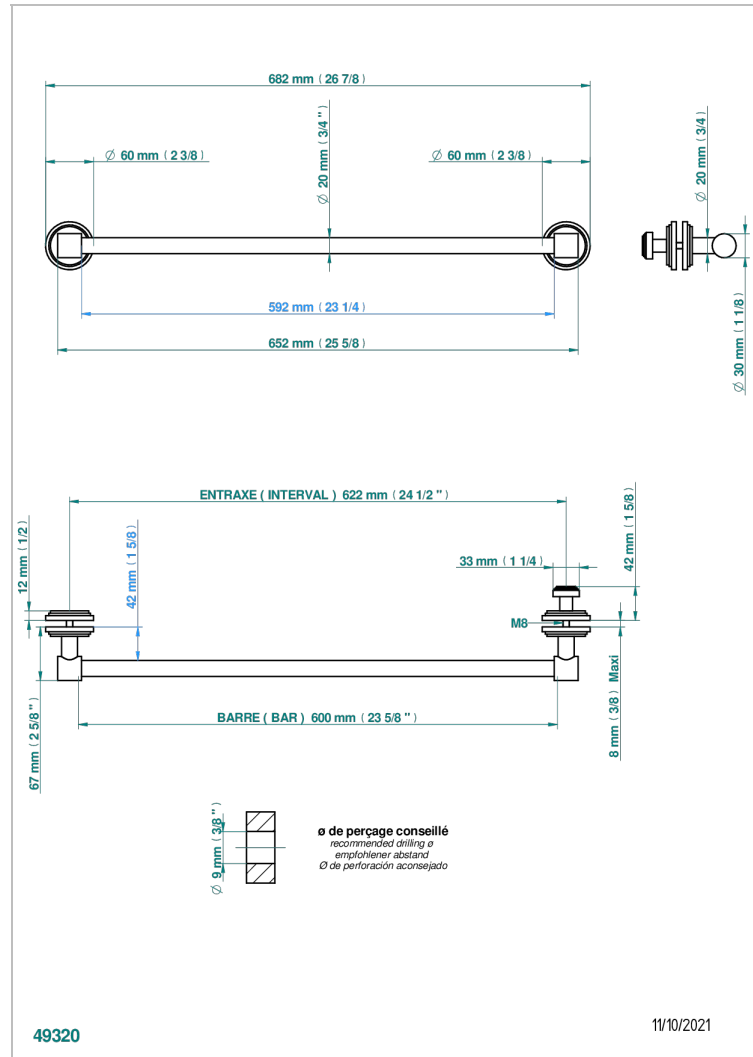

Towel rail with one rail for glass door with knob on side and escutcheon the other side

## CARACTERÍSTICAS

- Froufrou
- Towel rail with one rail for glass door with knob on side and escutcheon the other side