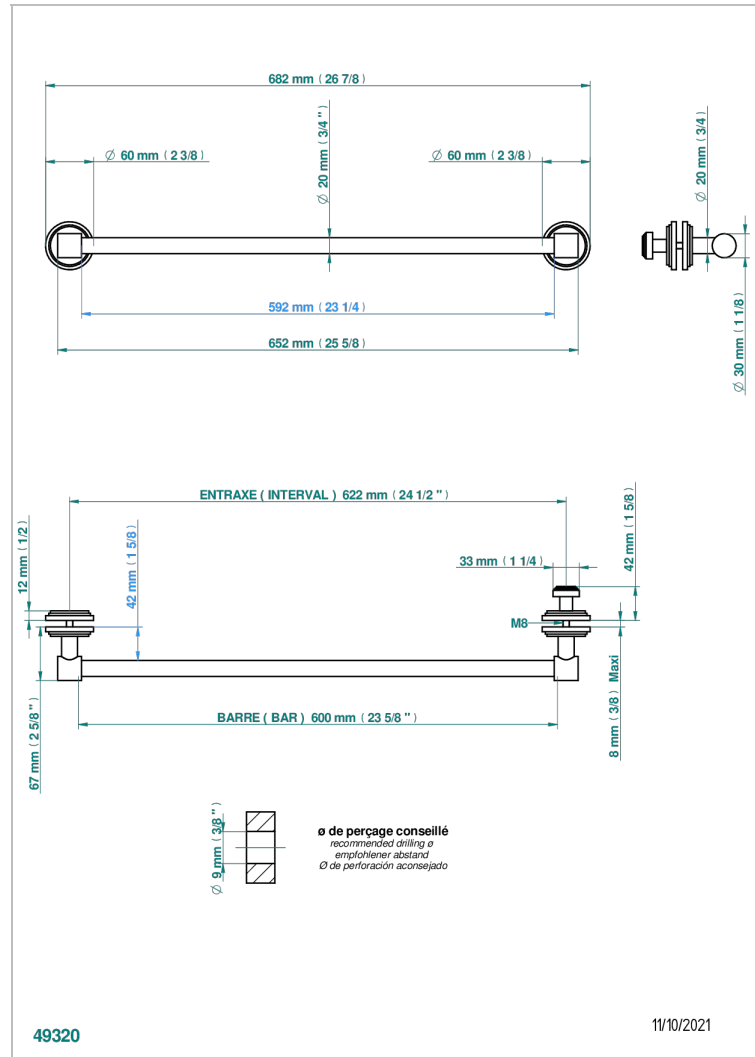

Towel rail with one rail for glass door with knob on side and escutcheon the other side

EIGENSCHAFTEN

- Froufrou
- Towel rail with one rail for glass door with knob on side and escutcheon the other side

VERFÜGBARE OBERFLÄCHEN

Altnickel - H28
 Blassgold - F30
 Blassgold matt unlackiert - F31
 Chrom - A02
 Chrom / gold - G02
 Chrom matt - C02

Gold - F01
 Gold matt - F07
 Mattschwarz keramik - D30
 Nickel matt - C01
 Pvd blush - H62
 Pvd blush matt - H60