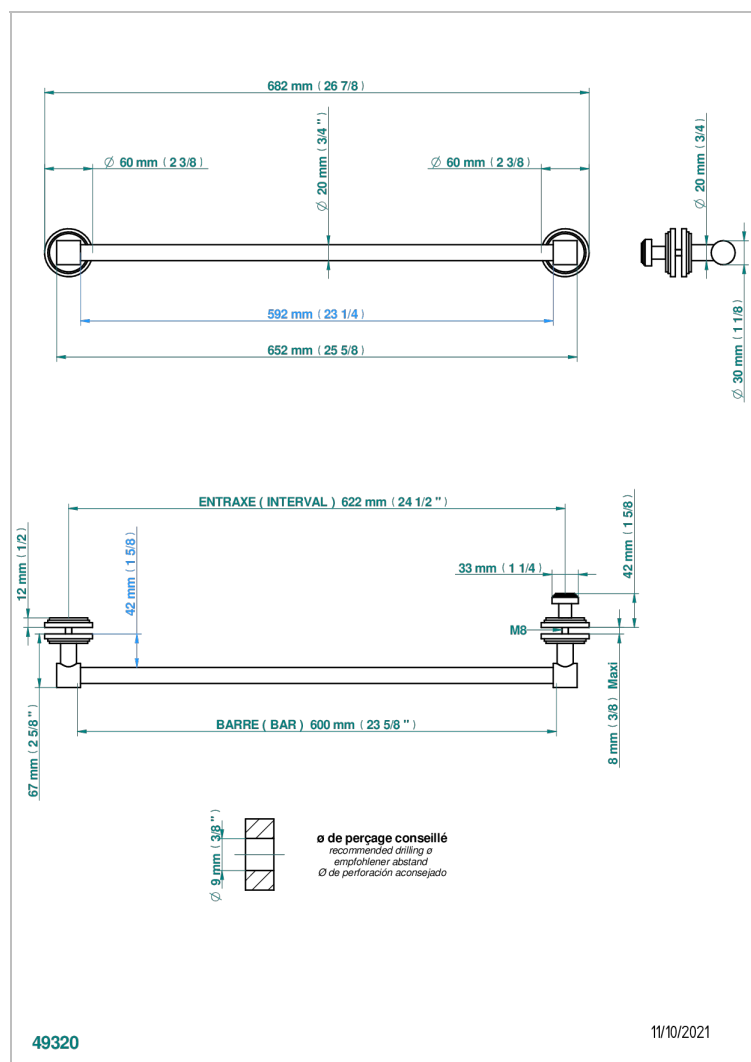

FAUBOURG PORCELANA BLANCA CON MANETAS

G2J-514V2

Towel rail with one rail for glass door with knob on side and escutcheon the other side

CARACTERÍSTICAS

- Faubourg porcelana blanca con manetas
- Towel rail with one rail for glass door with knob on side and escutcheon the other side

Pvd umber - H66
Pvd umber mate - H67