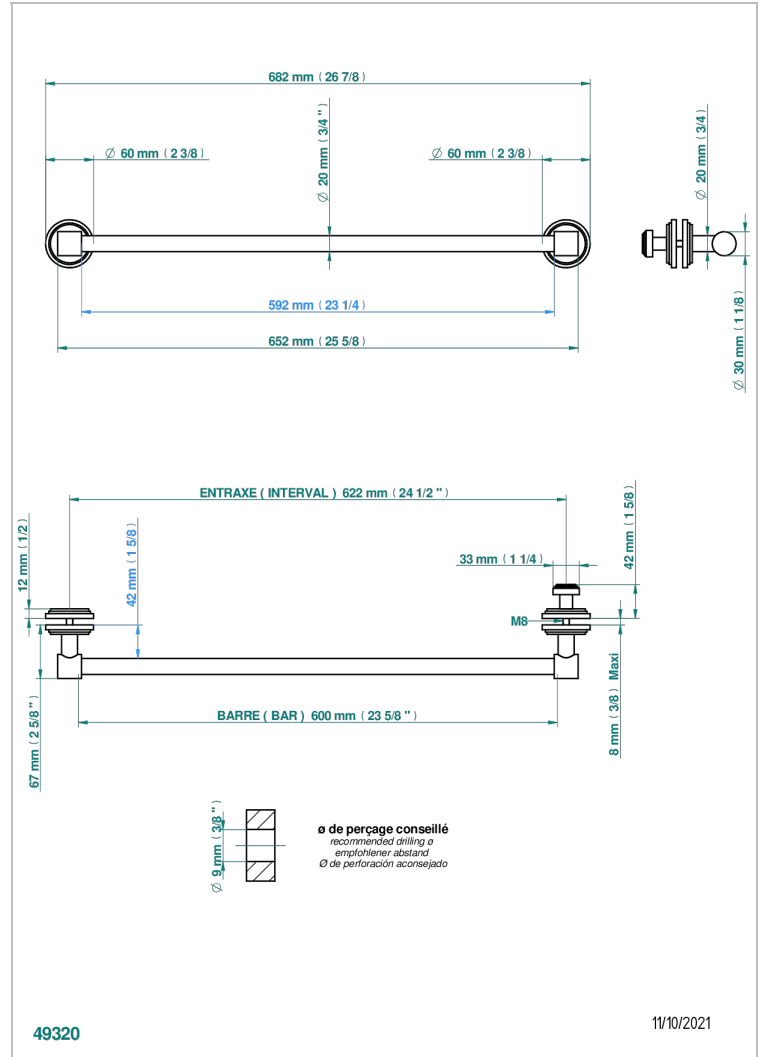

# LE 9 NERO MARQUINA

G2I-514V2

Towel rail with one rail for glass door with knob on side and escutcheon the other side

## CHARACTERISTIC

- Le 9 Nero Marquina
- Towel rail with one rail for glass door with knob on side and escutcheon the other side