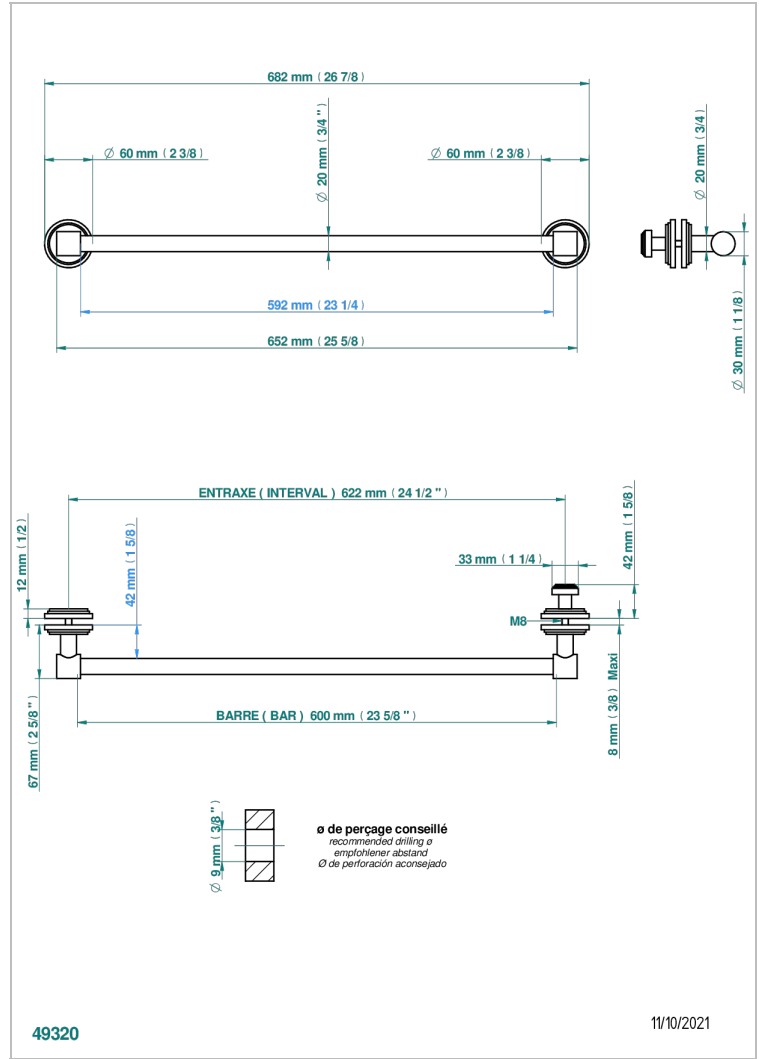

# LE 9 NERO MARQUINA

G2I-514V2

THG  
PARIS

Towel rail with one rail for glass door with knob on side and escutcheon the other side

## CHARACTERISTIC

- Le 9 Nero Marquina
- Towel rail with one rail for glass door with knob on side and escutcheon the other side