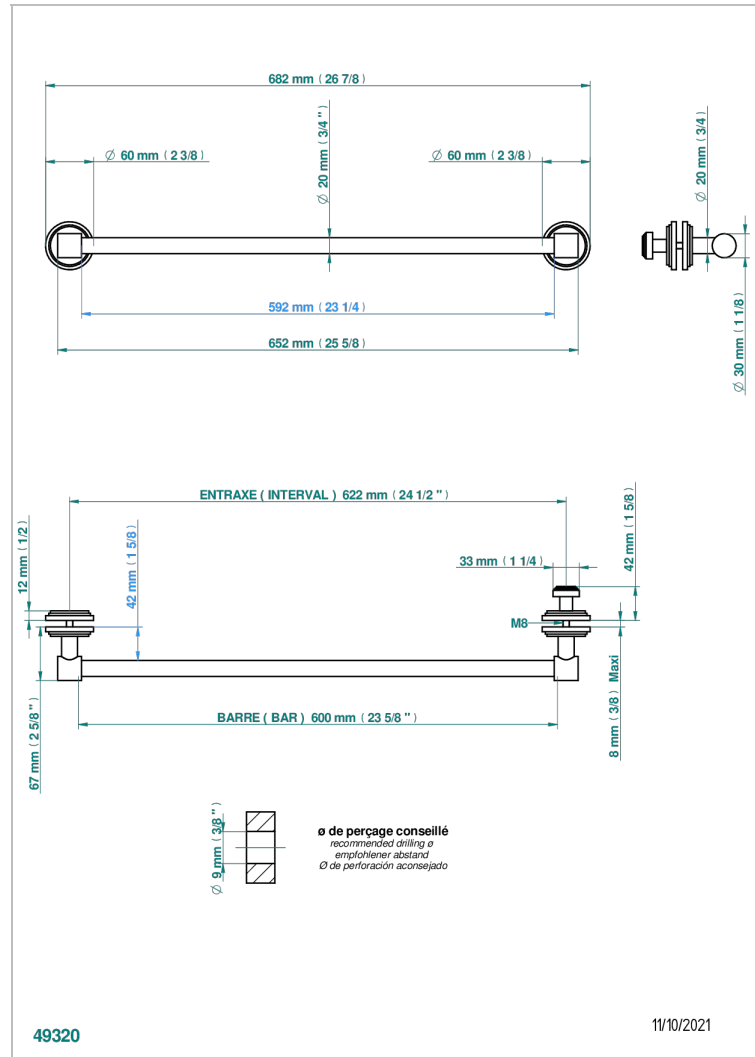

# LE 9 NERO MARQUINA

G2I-514V2

Towel rail with one rail for glass door with knob on side and escutcheon the other side

## EIGENSCHAFTEN

- Le 9 Nero Marquina
- Towel rail with one rail for glass door with knob on side and escutcheon the other side