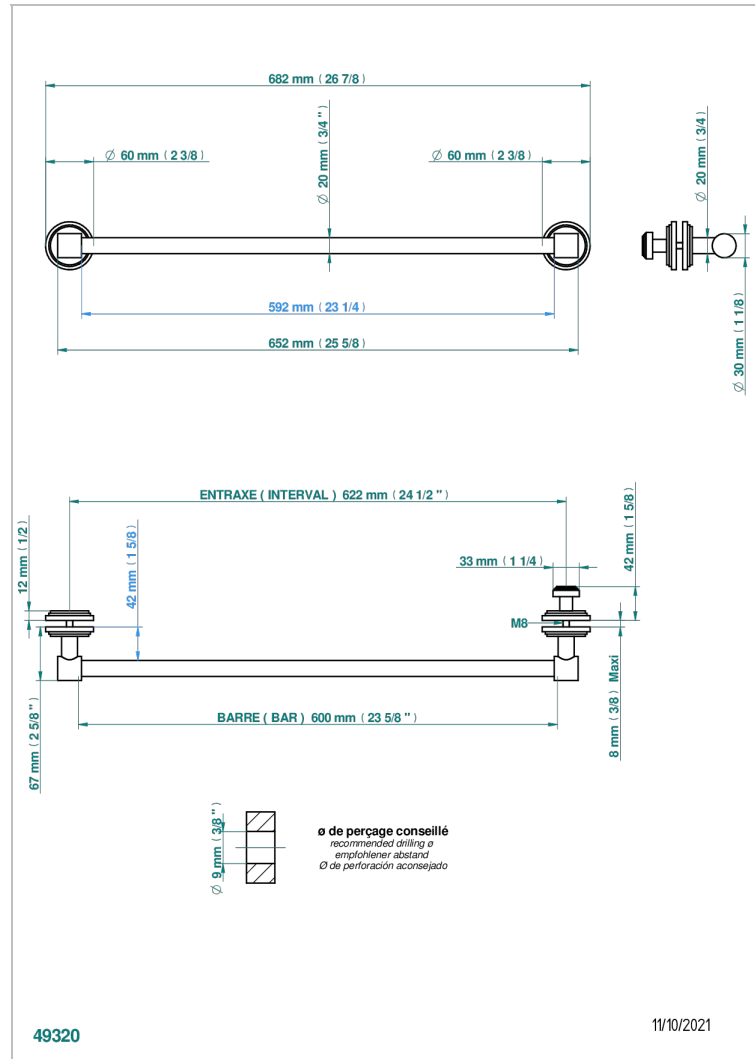

# LE 9 HOWLITE

G2H-514V2

Towel rail with one rail for glass door with knob on side and escutcheon the other side

## CHARACTERISTIC

- Le 9 Howlite
- Towel rail with one rail for glass door with knob on side and escutcheon the other side