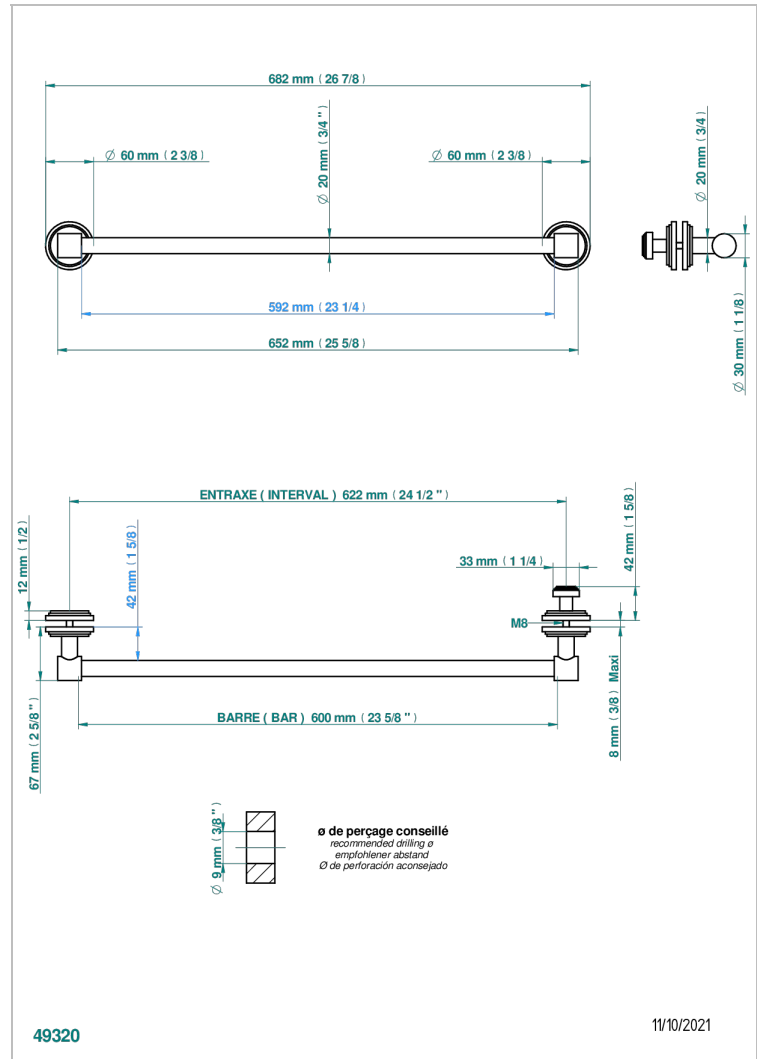

LE 9 HOWLITE

G2H-514V2

THG[®]
PARIS

Towel rail with one rail for glass door with knob on side and escutcheon the other side

CARACTERÍSTICAS

- Le 9 Howlite
- Towel rail with one rail for glass door with knob on side and escutcheon the other side

Pvd umber - H66
Pvd umber mate - H67