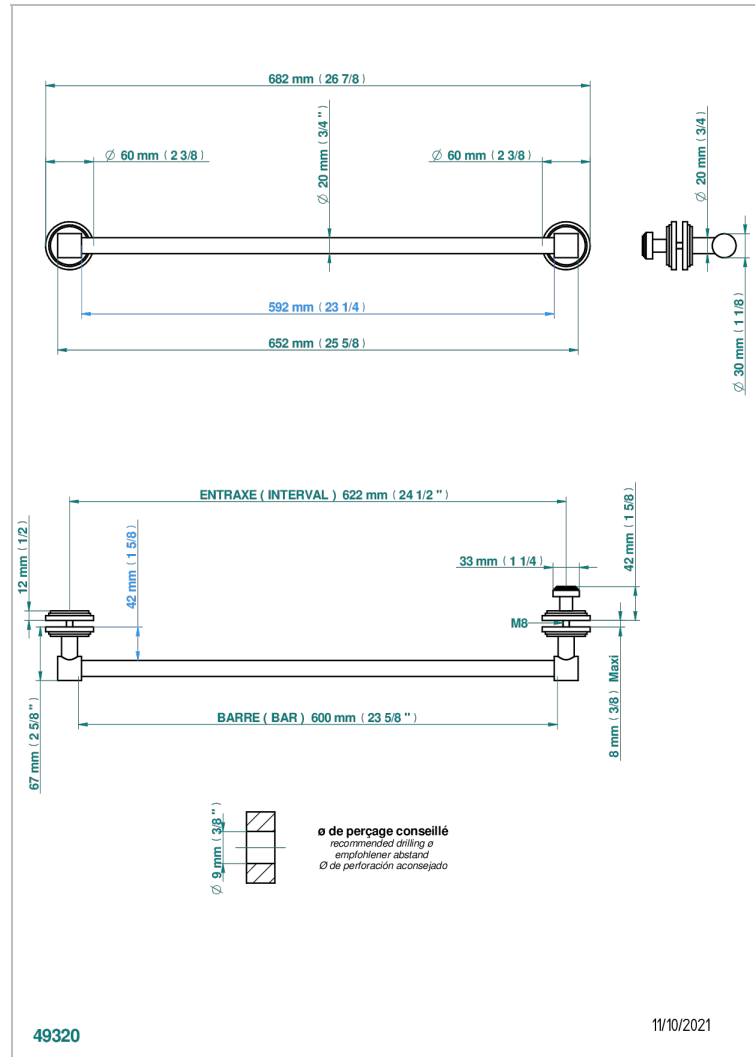

LE 9 HOWLITE

G2H-514V2

Towel rail with one rail for glass door with knob on side and escutcheon the other side

CHARACTERISTIC

- Le 9 Howlite
- Towel rail with one rail for glass door with knob on side and escutcheon the other side