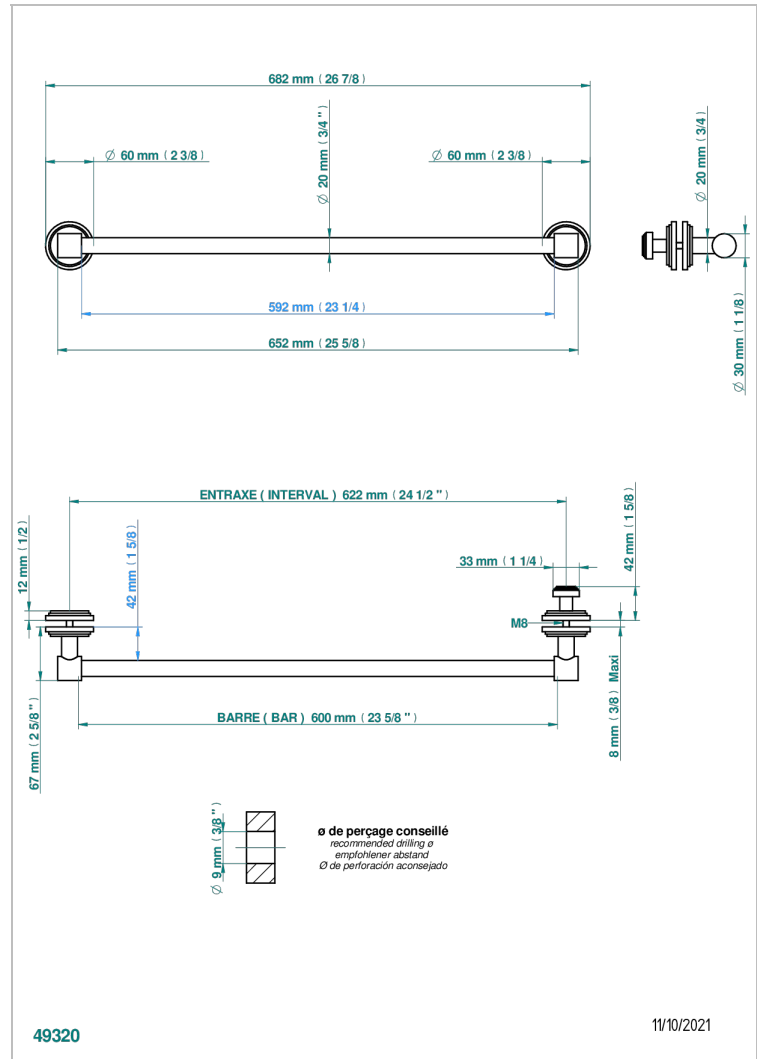

# LE 9 HOWLITE

G2H-514V2

THG<sup>®</sup>  
PARIS

Towel rail with one rail for glass door with knob on side and escutcheon the other side

## EIGENSCHAFTEN

- Le 9 Howlite
- Towel rail with one rail for glass door with knob on side and escutcheon the other side